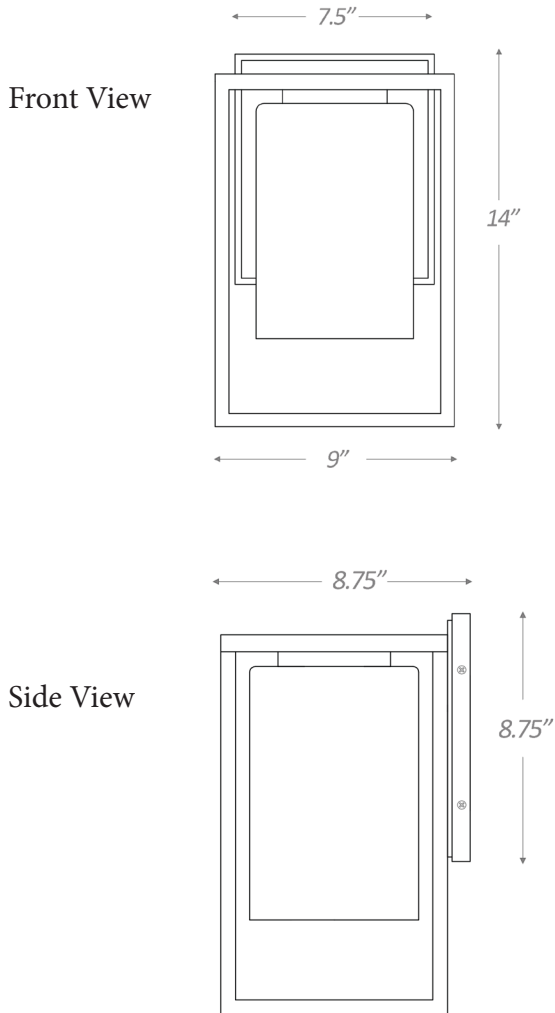

1046BK

GLADWIN 1-LIGHT WALL LANTERN

Description:	Gladwin 1-light wall lantern
Finish:	Matte Black
Dimensions:	9" W x 14" H x 8-3/4" ext. Height on center: 4-1/2"
Bulbs:	1-100w med.
Certification:	cETL / wet location

Material:	Steel
Glass:	Opal etched
Back Plate Dimensions:	7.5" W x 8.75" H
Chain/Wire:	NA
Additional Finishes:	NA