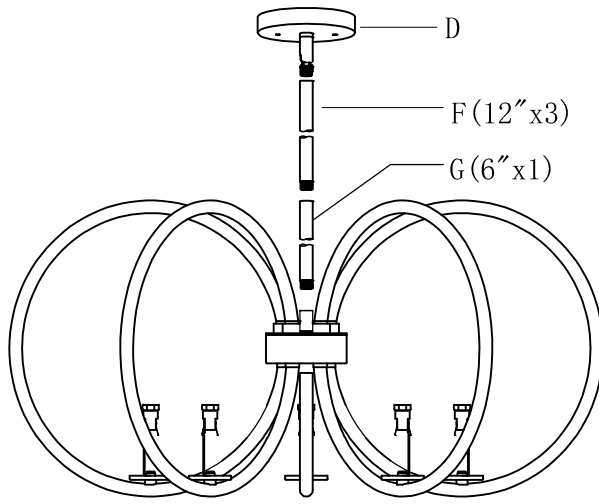

PRODUCT NAME : Meridian 5LT Chandelier
ITEM NUMBER: 25295

Please consult a qualified electrician for hanging fixture and wiring.

Light Source : 5X E12 Candelabra 60W (Not Included)

Made in China / Hecho en China / Fabrique en China

<p>(A)</p>	 <p>Fixture</p>	<p>x1</p>	<p>(H)</p>	 <p>Candle cover</p>	<p>x5</p>
			<p>(I)</p>	 <p>Wire connector</p>	<p>x3</p>
<p>(B)</p>	 <p>Mounting bracket</p>	<p>x1</p>	<p>(J)</p>	 <p>SHD418OF</p>	<p>x5</p>
<p>(C)</p>	 <p>Screw #8-32x1"</p>	<p>x2</p>			
<p>(D)</p>	 <p>Canopy</p>	<p>x1</p>			
<p>(E)</p>	 <p>Finial</p>	<p>x2</p>			
<p>(F)</p>	 <p>STR04512BK-HE</p>	<p>x3</p>			
<p>(G)</p>	 <p>STR04512BK-HE</p>	<p>x1</p>			

1. Combine stem lengths to meet your desired mounting height

2.

3.
