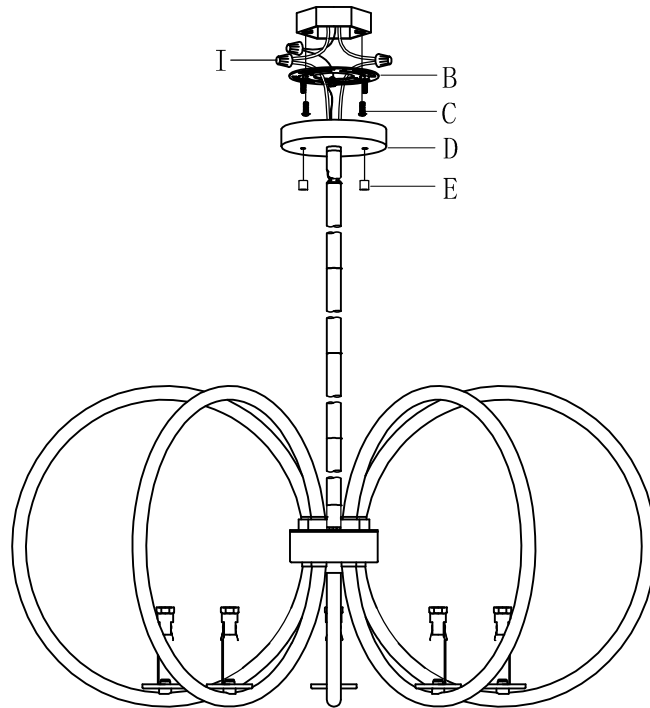

PRODUCT NAME : Meridian 5LT Chandelier
ITEM NUMBER: 25295

Please consult a qualified electrician for hanging fixture and wiring.

Light Source : 5X E12 Candelabra 60W (Not Included)

Made in China / Hecho en China / Fabrique en China

<p>(A)</p>	 <p>Fixture</p>	<p>x1</p>	<p>(H)</p>	 <p>Candle cover</p>	<p>x5</p>
			<p>(I)</p>	 <p>Wire connector</p>	<p>x3</p>
<p>(B)</p>	 <p>Mounting bracket</p>	<p>x1</p>	<p>(J)</p>	 <p>SHD418OF</p>	<p>x5</p>
<p>(C)</p>	 <p>Screw #8-32x1"</p>	<p>x2</p>			
<p>(D)</p>	 <p>Canopy</p>	<p>x1</p>			
<p>(E)</p>	 <p>Finial</p>	<p>x2</p>			
<p>(F)</p>	 <p>STR04512BK-HE</p>	<p>x3</p>			
<p>(G)</p>	 <p>STR04512BK-HE</p>	<p>x1</p>			

1. Combine stem lengths to meet your desired mounting height

2.

3.
