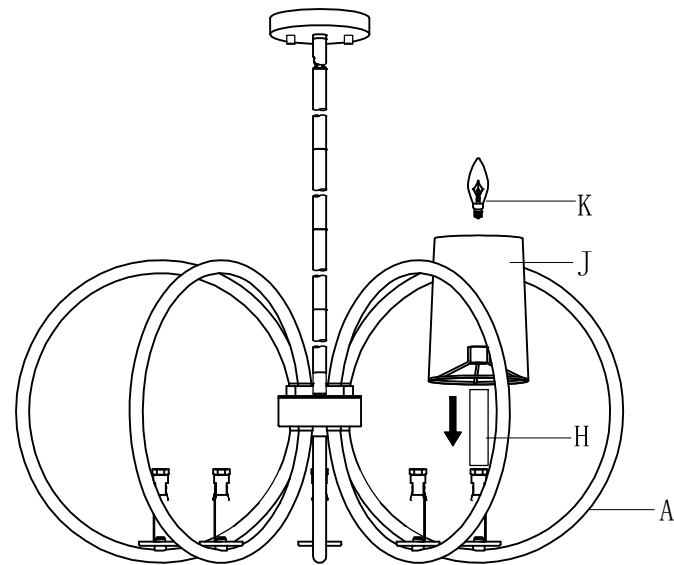

PRODUCT NAME : Meridian 5LT Chandelier
ITEM NUMBER: 25295

Please consult a qualified electrician for hanging fixture and wiring.

Light Source : 5X E12 Candelabra 60W (Not Included)

Made in China / Hecho en China / Fabrique en China

<p>(A)</p>	 <p>Fixture</p>	<p>x1</p>	<p>(H)</p>	 <p>Candle cover</p>	<p>x5</p>
			<p>(I)</p>	 <p>Wire connector</p>	<p>x3</p>
<p>(B)</p>	 <p>Mounting bracket</p>	<p>x1</p>	<p>(J)</p>	 <p>SHD418OF</p>	<p>x5</p>
<p>(C)</p>	 <p>Screw #8-32x1"</p>	<p>x2</p>			
<p>(D)</p>	 <p>Canopy</p>	<p>x1</p>			
<p>(E)</p>	 <p>Finial</p>	<p>x2</p>			
<p>(F)</p>	 <p>STR04512BK-HE</p>	<p>x3</p>			
<p>(G)</p>	 <p>STR04512BK-HE</p>	<p>x1</p>			

1. Combine stem lengths to meet your desired mounting height

2.

3.
