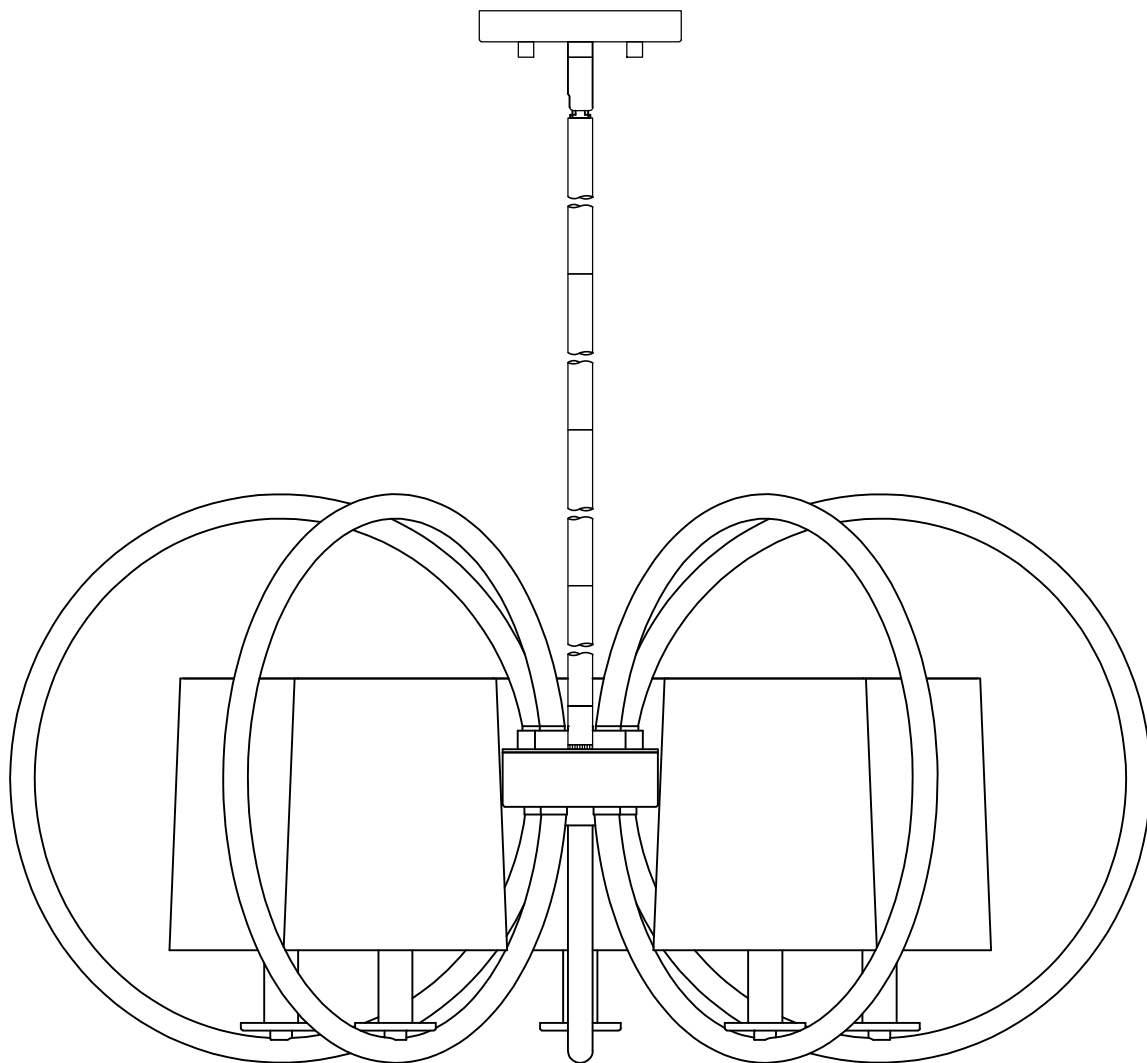

PRODUCT NAME : Meridian 5LT Chandelier
ITEM NUMBER: 25295

Please consult a qualified electrician for hanging fixture and wiring.

Light Source : 5X E12 Candelabra 60W (Not Included)

Made in China / Hecho en China / Fabrique en China

<p>(A)</p>	 <p>Fixture</p>	<p>x1</p>	<p>(H)</p>	 <p>Candle cover</p>	<p>x5</p>
			<p>(I)</p>	 <p>Wire connector</p>	<p>x3</p>
<p>(B)</p>	 <p>Mounting bracket</p>	<p>x1</p>	<p>(J)</p>	 <p>SHD418OF</p>	<p>x5</p>
<p>(C)</p>	 <p>Screw #8-32x1"</p>	<p>x2</p>			
<p>(D)</p>	 <p>Canopy</p>	<p>x1</p>			
<p>(E)</p>	 <p>Finial</p>	<p>x2</p>			
<p>(F)</p>	 <p>STR04512BK-HE</p>	<p>x3</p>			
<p>(G)</p>	 <p>STR04512BK-HE</p>	<p>x1</p>			