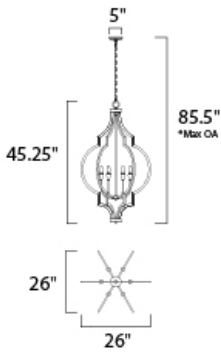

\*max overall height of fixture

**MEASUREMENTS**

- DIMENSION : 26" L x 26" W x 45.25" H
- MAX OAH : 85.5" OAH
- CANOPY : 5" W x 1.25" H x 5" L
- HANGING WEIGHT : 13.64 lb

**LAMPING**

- INPUT VOLTAGE : 120V
- LUMENS : 0 Rated
- BULB : 6 x 60W Incandescent E12 Candelabra , 360W Total
- BULB INCLUDED : (Not Included)
- DIMMABLE : Yes