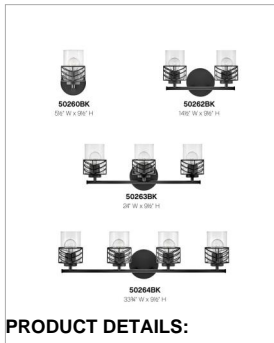

### SMALL TWO LIGHT VANITY

Della's unique chevron design casts beautiful shadows through clear glass. Transitional in style, Della is at home within a wide variety of décors - from bohemian to vintage mid-century to updated traditional. Available in a classic Black or a Lacquered Brass finish, this artistic family exudes stylish flair.

DETAILS	
FINISH:	Black
MATERIAL:	Steel
GLASS:	Clear
DIMMABLE:	YES, WITH DIMMABLE LAMP (NOT INCLUDED)

DIMENSIONS	
WIDTH:	14.5"
HEIGHT:	9.5"
WEIGHT:	4.5lb
BACK PLATE:	6.5" Dia.
EXTENSION:	6.5"
TOP TO OUTLET:	6.5"

LIGHT SOURCE	
LIGHT SOURCE:	Socketed
WATTAGE:	2-12w Med. LED, 100w Equiv.
VOLTAGE:	120v

SHIPPING	
CARTON LENGTH:	17.3
CARTON WIDTH:	7.9
CARTON HEIGHT:	11.6
CARTON WEIGHT:	5.7