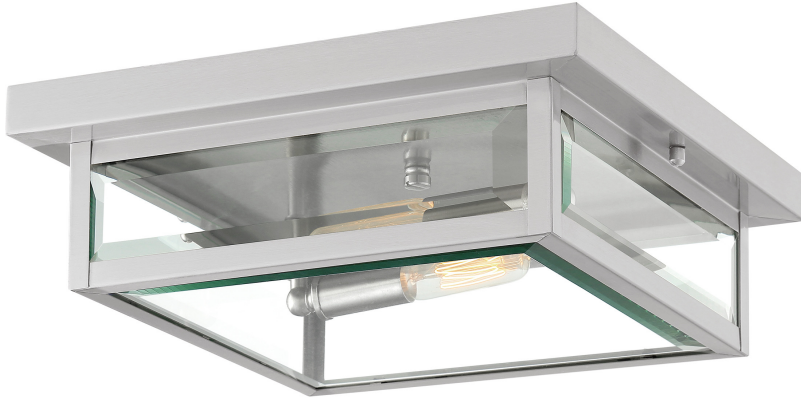

WVR1312SS

Westover Flush Mount
Stainless Steel

QUOIZEL
LIGHTING

DIMENSIONS

Dimensions: 12" W x 4" H x 12" D

Canopy Dimensions: 12.00"W x 1.00"D

Weight: 5.76 lbs

DETAILS

Material: Steel

Glass/Shade Description: Clear Beveled
Glass - Glass - Beveled

Remote Included: No

LAMPING

Light Source: Incandescent

Bulb Included: No

Bulb Type: Candelabra Base

Bulb Quantity: 2