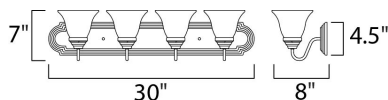

MEASUREMENTS

DIMENSION : 30" W x 7" H x 8" Ext
 BACK PLATE : 30" W x 4.84" H
 HANGING WEIGHT :

LAMPING

LUMENS : 3,600 Rated
 BULB : 4 x 13W Fluorescent GU24 , 52W Total
 BULB INCLUDED : (Included)
 DIMMABLE : No
 CRI : 81-82 CRI
 COLOR_TEMP : 2700K
 LIGHTING_DIRECTION : Both