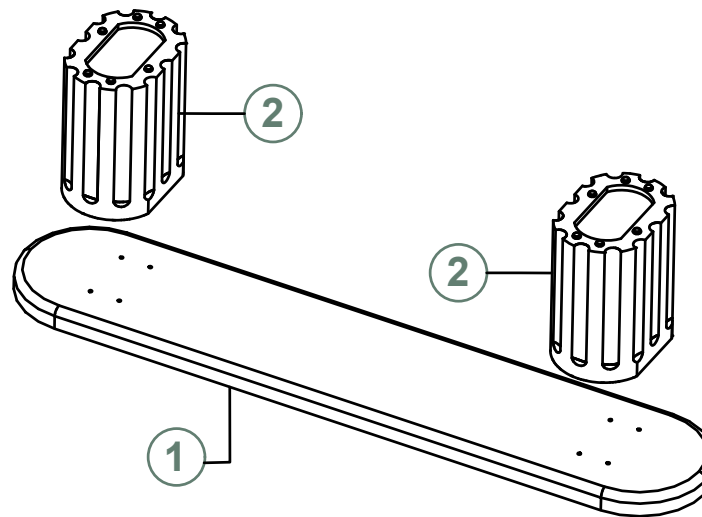

PARTS AND HARDWARE.

1. TOP x 1

A. BOLT M8-40 x 8

B. FLAT WASHER Ø22-h2 x 8

2. LEG x 2

C. ALLEN KEY M4-60 x 1

NOTES.

Thank you for purchasing this quality product! Be sure to check all packing material carefully for small part that may have come loose inside the carton during shipping.

CAUTION: The item is heavy, assembly should be performed by two people.

STEP 1.

STEP 2.