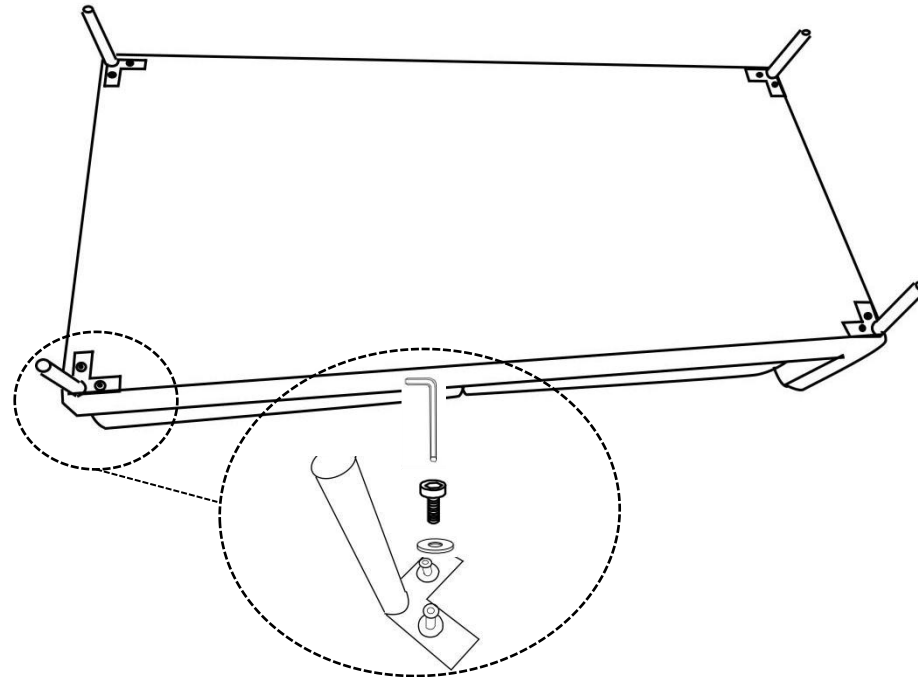

PARTS AND HARDWARE.

No.	Description	IMAGE	QTY
P1	2 SEATER		1
P2	CHAISE		1
P3	SCREW		16
P4	Flat		16
P5	Wrench		1
P6	Metal leg		8

NOTES.

Thank you for purchasing this quality product! Be sure to check all packing material carefully for small part that may have come loose inside the carton during shipping.

CAUTION: The item is heavy, assembly should be performed by two people.

STEP 1.