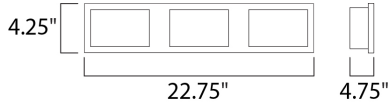

MEASUREMENTS

DIMENSION : 22.75" W x 4.25" H x 4.75" Ext
 BACK PLATE : 2.25" HCO
 HANGING WEIGHT : 3.5 lb

LAMPING

INPUT VOLTAGE : 120V
 LUMENS : 1,512 Rated
 BULB : 3 x 7.2W LED PCB Integrated , 22W Total
 BULB INCLUDED : (Integrated)
 DIMMABLE : Triac CL
 CRI : 80+ CRI
 COLOR_TEMP : 3000K