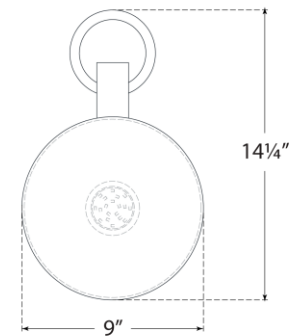

TEAR SHEET

Marisol Medium Single Sconce

Item # CD 2016GM-WG

Designer: Champalimaud

Height: 14.25"

Width: 9"

Extension: 4"

Backplate: 4.25" Round

Finishes: GM, PN, SB

Glass Options: WG

Socket: Dedicated LED

Wattage: 6w (500lm)

Weight: 4 Pounds

Top View

Side View

Front View