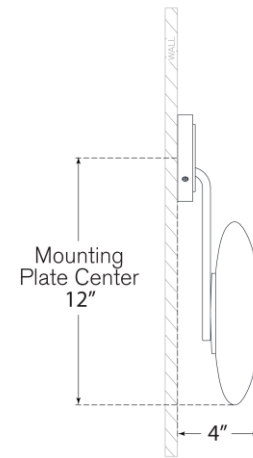

TEAR SHEET

Marisol Medium Single Sconce

Item # CD 2016GM-WG

Designer: Champalimaud

Height: 14.25"

Width: 9"

Extension: 4"

Backplate: 4.25" Round

Finishes: GM, PN, SB

Glass Options: WG

Socket: Dedicated LED

Wattage: 6w (500lm)

Weight: 4 Pounds

Top View

Side View

Front View