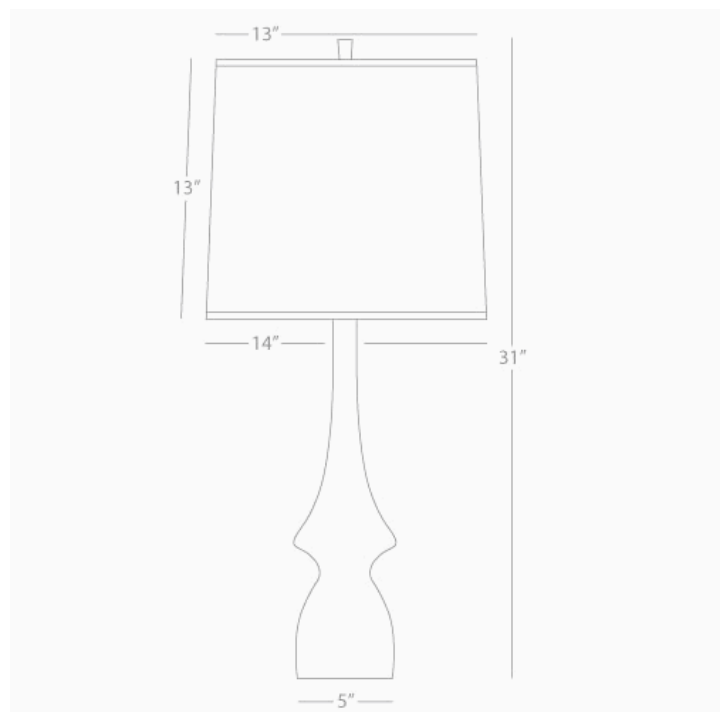

JASMINE

TE210

Table Lamp

1 - 150W Max.

Bulb Type: A

Switch: Hi-Lo Dimming

Brown Tea Glazed Ceramic

Oyster Linen Shade

See Jasmine Table for Color Options

** Available for Quick SHIP **