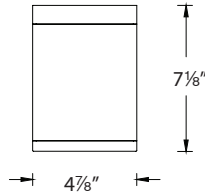

TUBE ARCHITECTURAL DS-CD05 (CC) WAC LIGHTING

Color Changing LED Ceiling Responsible Lighting®

Fixture Type:

Catalog Number:

Project: _____

Location: _____

PRODUCT DESCRIPTION

The latest LED, Bluetooth, and DMX technology for precise color selection in an appealing cylindrical profile. Perfect for accent and wall wash lighting. Available in various light distribution and beam angle options.

FEATURES

- Full color gamut control through gradients of saturated colors from 1-100%
- Tunable White (CCT) Range: 1650-8000K
- Bluetooth control via ilumenight™ iOS App
- High performance LED ceiling light
- Solid die cast aluminum construction
- 5 year warranty

SPECIFICATIONS

1. **Input:** Universal voltage 120V - 277V, 50/60Hz
2. **Controls:** **DMX512-A** with advanced commissioning via Bluetooth.
   Bluetooth v4.0 - Configured with ilumenight™ iOS App for localized (within 150ft line of sight) groups of 8 luminaires or less. (DMX512-A hardwire recommended for high wireless signal interference environments).
3. **Dimming:** 100%-1% in CCT & Color via DMX or Bluetooth control
4. **Light Source:** High output 2 Step MacAdam Ellipse LEDs, 90+ CRI
   Rated life of 50,000 hours at L70
5. **Finish:** Electrostatically powder coated white, black, bronze and graphite
6. **Standards:** IP65 rated, ETL & cETL wet location listed
7. **Operating Temperature:** -40°F to 104°F (-40°C to 40°C)

Diameter	Power	Beam	Delivered Lumens @ 3000K	CBCP @ 3000K	Color Temp	Finish
DS-CD05 5"	31W	S 15°	735	6186	CC Color Changing	BK Black
		N 25°	645	1951		WT White
		F 33°	620	1386		BZ Bronze
						GH Graphite

DS-CD05-__-CC-__

Example: DS-CD05-S-CC-WT