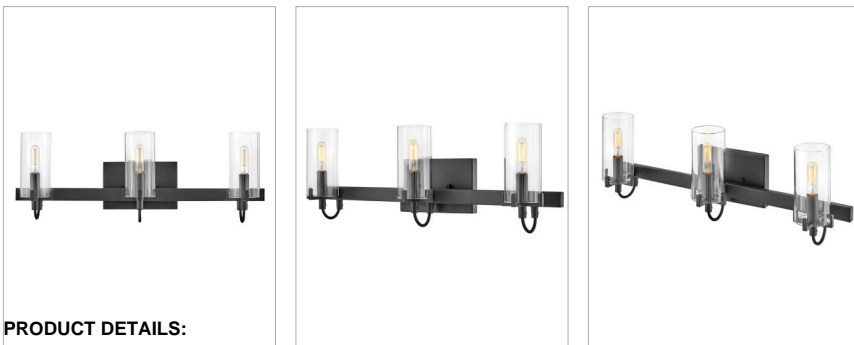

### MEDIUM THREE LIGHT VANITY

A versatile stunner, Ryden's chic, modern-industrial silhouette is practical yet stylish, featuring elongated glass shades held by heavy cast prongs. Classic finishes are complemented by black, fabric-wrapped cord and subtle detailing.

DETAILS	
FINISH:	Black
MATERIAL:	Steel
GLASS:	Clear
DIMMABLE:	YES, WITH DIMMABLE LAMP (NOT INCLUDED)

DIMENSIONS	
WIDTH:	23"
HEIGHT:	8.3"
WEIGHT:	3.8lb
BACK PLATE:	7"W X 4.5"H
EXTENSION:	5.5"
TOP TO OUTLET:	4.75"

#### PRODUCT DETAILS:

- This fixture must be installed with shades/glass facing up toward the ceiling
- Suitable for use in damp locations as defined by NEC and CEC. Meets United States UL Underwriters Laboratories & CSA Canadian Standards Association Product Safety Standards.
- Shown with T-style bulbs (not included)
- Merging the best of traditional and modern elements with a sophisticated and streamlined look