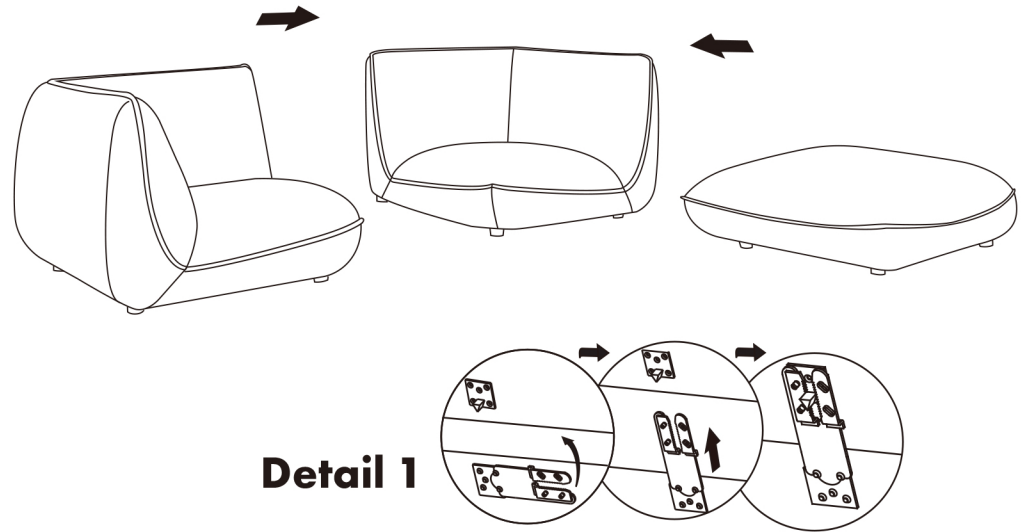

MOE'S

home collection

ASSEMBLY INSTRUCTIONS.

ZEPPELIN NOOK MODULAR LEATHER SECTIONAL TOASTED HICKORY

KQ-1016-03

THANK YOU FOR YOUR PURCHASE!

PARTS AND HARDWARE.

STEP 1:

Use the connection joint to attach the sofa modules - see detail 1

STEP 2.

NOTES.

Thank you for purchasing this quality product! Be sure to check all packing material carefully for small part that may have come loose inside the carton during shipping.