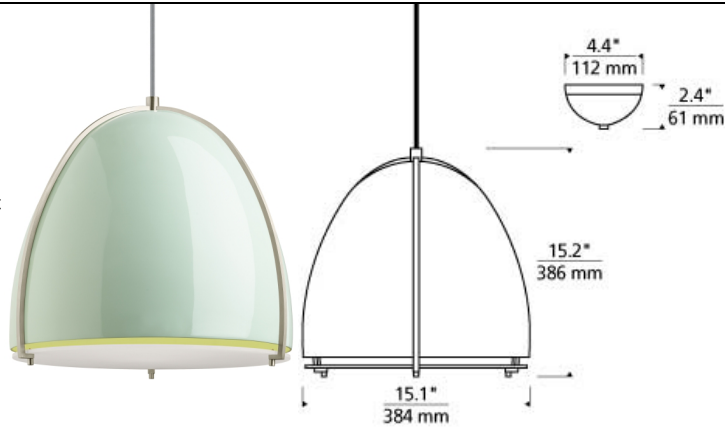

### DESCRIPTION

The Paravo pendant light from Tech Lighting features a precisely molded, ultra-smooth fiberglass shade that is offered in five dramatic colors including vivid tangerine, invigorating mint, deep ocean blue, arctic white and gloss black is encased within a die-cast aluminum exostructure which supports the lower diffusor of frosted plate glass. Together with its 15" diameter, 15" height and fully dimmable LED and incandescent lamping options, each of the high end materials and design elements combine to form a beautiful medium-scale contemporary pendant light fixture perfect for use as kitchen island lighting and dining room lighting as well as countless commercial lighting applications. Rated for (1) 75 watt max, E26 medium based lamp (Lamp Not Included). LED includes 120 volt 17 watt, 1680 delivered lumens, 2700K, medium base LED A21 lamp. LED version dimmable with LED compatible dimmer. Includes 6 feet of field-cuttable cloth cord.

### WEIGHT

10.5-11lb / 4.76-4.99kg ±