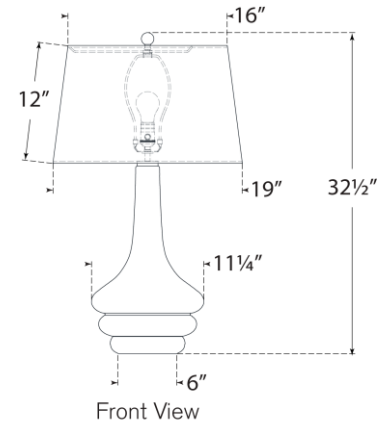

TEAR SHEET

Wallis Large Table Lamp

Item # CHA 8688YOX-L

Designer: Chapman & Myers

Height: 32.5"

Width: 19"

Base: 6" Round

Finishes: IVO, MBB, YOX

Shade Treatments: L

Shade Details: 16" x 19" x 12"

Socket: E26 Dimmer

Wattage: 15 LED A19

Note: UL Only | Reactive Ceramic Glazes Will Vary in Color and Texture

Top View