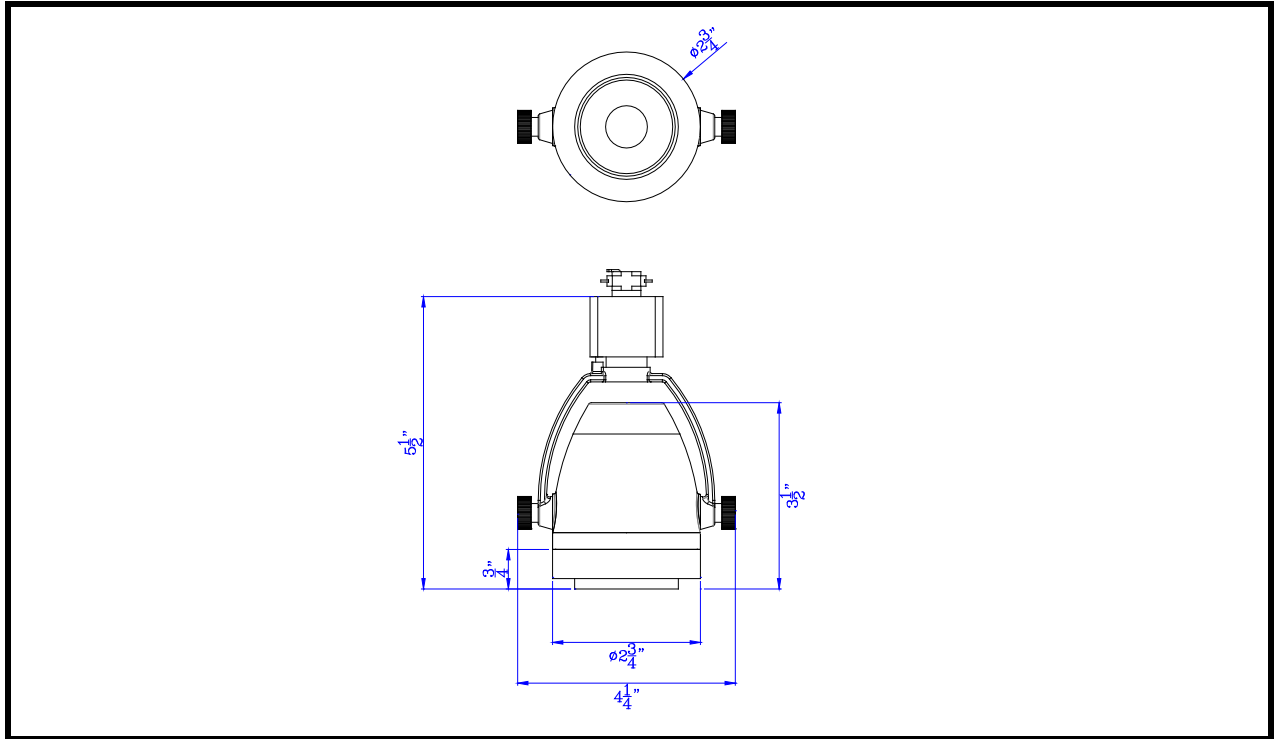

- Model No. :** HT-701
Description: Dimmable Integrated LED Track Fixture
Material: Metal
Finish : White
Rotation : 355 degree
Capability : +/-90 degree from horizontal
Voltage : 120V
Wattage : 12W
Dimming: Dimmable,DVCL-153P/SCL-153P/AYCL-153P/CTCL-153P/DVCL-253P/
GT-150/GTJ-250M (ALL ARE LUTRON BRAND)
Color Temp: 3000K
Lumen : 960
CRI : 85
Beam: 24
Efficacy: 80
Rated Life : 30,000 hours
Warranty: Three Years
Certificate :