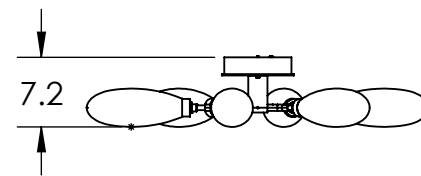

All dimensions are shown in inches unless otherwise stated.

Mounting Method: J-Box Ceiling Mount

PRODUCT DESCRIPTION

Lustrous white buds of artisan blown glass offer a playful reinterpretation of mid-century style in this 6-light branching flush mount. Integrated LED light gives the glass a rich luster and opacity that's reminiscent of mid-century Italian art glass.

PRODUCT SPECIFICATION

Construction: Aluminum Body, Blown Glass

Finish Options: BS MB FB GB CS GP BB NB SN GM RB HB

Glass Options: White Glass

Suspension Method: Ceiling Mount

Weight(lbs.): 14LBS

UL Rating: Dry

Top Diffuser: Closed Glass

Bottom Diffuser: Closed Glass

Light Source: DC LED

Electrical Qty: 6

Wattage (Watts):16

Voltage (Volts): 120 V

Source Lumens: 1080

Dimming: N/A