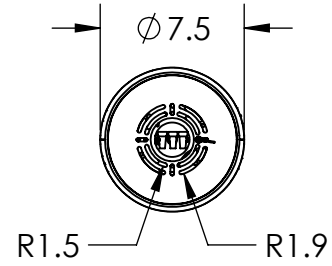

All dimensions are shown in inches unless otherwise stated.

Mounting Method: J-Box Ceiling Mount

PRODUCT DESCRIPTION

Lustrous white buds of artisan blown glass offer a playful reinterpretation of mid-century style in this 6-light branching flush mount. Integrated LED light gives the glass a rich luster and opacity that's reminiscent of mid-century Italian art glass.

PRODUCT SPECIFICATION

Construction: Aluminum Body, Blown Glass

Finish Options: BS MB FB GB CS GP BB NB SN GM RB HB

Glass Options: White Glass

Suspension Method: Ceiling Mount

Weight(lbs.): 14LBS

UL Rating: Dry

Top Diffuser: Closed Glass

Bottom Diffuser: Closed Glass

Light Source: DC LED

Electrical Qty: 6

Wattage (Watts):16

Voltage (Volts): 120 V

Source Lumens: 1080

Dimming: N/A

All Hammerton fixtures are handcrafted by artisans. Subtle imperfections reflect the mark of the artisan and should be expected in any handcrafted product. Dimensions may vary up to 7/8".

Rev (B) 9/28/2022