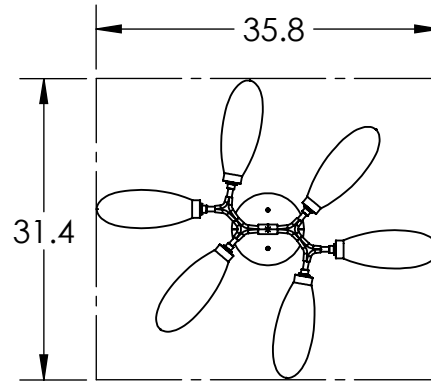

All dimensions are shown in inches unless otherwise stated.

Mounting Method: J-Box Ceiling Mount

PRODUCT DESCRIPTION

Lustrous white buds of artisan blown glass offer a playful reinterpretation of mid-century style in this 6-light branching flush mount. Integrated LED light gives the glass a rich luster and opacity that's reminiscent of mid-century Italian art glass.

PRODUCT SPECIFICATION

Construction: Aluminum Body, Blown Glass

Finish Options: BS MB FB GB CS GP BB NB SN GM RB HB

Glass Options: White Glass

Suspension Method: Ceiling Mount

Weight(lbs.): 14LBS

UL Rating: Dry

Top Diffuser: Closed Glass

Bottom Diffuser: Closed Glass

Light Source: DC LED

Electrical Qty: 6

Wattage (Watts):16

Voltage (Volts): 120 V

Source Lumens: 1080

Dimming: N/A

All Hammerton fixtures are handcrafted by artisans. Subtle imperfections reflect the mark of the artisan and should be expected in any handcrafted product. Dimensions may vary up to 7/8".

Rev (B) 9/28/2022