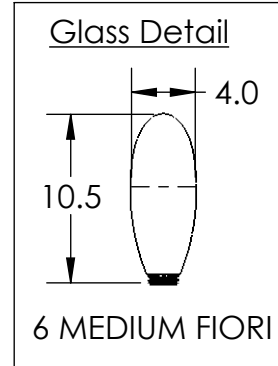

All dimensions are shown in inches unless otherwise stated.

Mounting Method: J-Box Ceiling Mount

PRODUCT DESCRIPTION

Lustrous white buds of artisan blown glass offer a playful reinterpretation of mid-century style in this 6-light branching flush mount. Integrated LED light gives the glass a rich luster and opacity that's reminiscent of mid-century Italian art glass.

PRODUCT SPECIFICATION

Construction: Aluminum Body, Blown Glass

Finish Options: BS MB FB GB CS GP BB NB SN GM RB HB

Glass Options: White Glass

Suspension Method: Ceiling Mount

Weight(lbs.): 14LBS

UL Rating: Dry

Top Diffuser: Closed Glass

Bottom Diffuser: Closed Glass

Light Source: DC LED

Electrical Qty: 6

Wattage (Watts):16

Voltage (Volts): 120 V

Source Lumens: 1080

Dimming: N/A

All Hammerton fixtures are handcrafted by artisans. Subtle imperfections reflect the mark of the artisan and should be expected in any handcrafted product. Dimensions may vary up to 7/8".

Rev (B) 9/28/2022