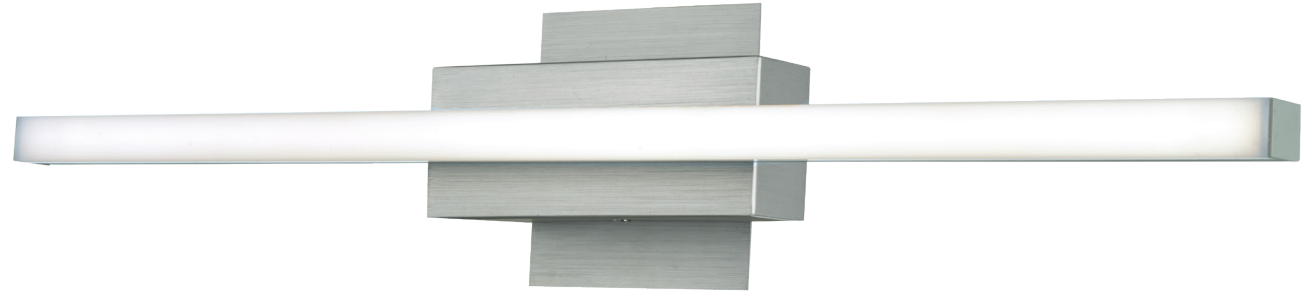

ABRA MODEL **20020WV-BA**

24" Vertical or Horizontal Mount Dimmable LED Vanity Bar

FAMILY NAME **Foil**

UPC **00858083007108**

FIXTURE MATERIAL				FIXTURE DIMENSIONS IN INCHES										
Frame Material	Finishes Available	Diffuser Type	Diffuser Finish	Diameter	Height	o.a.h	Width	Length	Ext	Weight	ADA	Location	Rating	Compliance
Aluminum	BA-Brushed Aluminum CH-Chrome	Acrylic	White		2.6	4.33		23.8	2.36	2	Compliant	Wall Mount only	Damp Location	cETLus T-24
LAMPING										Compatible Dimmers		Junction Box Type		SUPPLIED
Lamp Type	Lamp qty	Wattage	Max Wattage	Base	Kelvin	CRI	Initial Lumen's	Delivered Lumen's	Voltage	Most Dimmers		Standard 4 x 4 Octagon Box		
LED	1	12w	12w	Solid State Module	3000k	90+	1020	714 estimated	120v	SPECIAL NOTES				