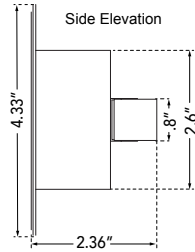

ABRA MODEL **20020WV-BA**

24" Vertical or Horizontal Mount Dimmable LED Vanity Bar

FAMILY NAME **Foil**

UPC **00858083007108**

FIXTURE MATERIAL				FIXTURE DIMENSIONS IN INCHES										
Frame Material	Finishes Available	Diffuser Type	Diffuser Finish	Diameter	Height	o.a.h	Width	Length	Ext	Weight	ADA	Location	Rating	Compliance
Aluminum	BA-Brushed Aluminum CH-Chrome	Acrylic	White		2.6	4.33		23.8	2.36	2	Compliant	Wall Mount only	Damp Location	cETLus T-24
LAMPING										Compatible Dimmers		Junction Box Type		SUPPLIED
Lamp Type	Lamp qty	Wattage	Max Wattage	Base	Kelvin	CRI	Initial Lumen's	Delivered Lumen's	Voltage	Most Dimmers		Standard 4 x 4 Octagon Box		
LED	1	12w	12w	Solid State Module	3000k	90+	1020	714 estimated	120v	SPECIAL NOTES				