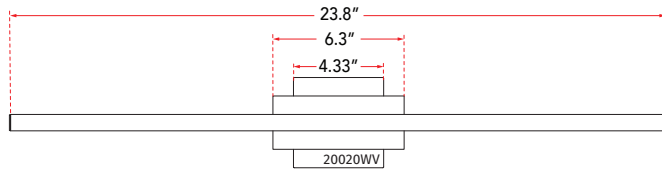

ABRA MODEL **20020WV-BA**

24" Vertical or Horizontal Mount Dimmable LED Vanity Bar

FAMILY NAME **Foil**

UPC **00858083007108**

FIXTURE MATERIAL				FIXTURE DIMENSIONS IN INCHES										
Frame Material	Finishes Available	Diffuser Type	Diffuser Finish	Diameter	Height	o.a.h	Width	Length	Ext	Weight	ADA	Location	Rating	Compliance
Aluminum	BA-Brushed Aluminum CH-Chrome	Acrylic	White		2.6	4.33		23.8	2.36	2	Compliant	Wall Mount only	Damp Location	cETLus T-24
LAMPING										Compatible Dimmers		Junction Box Type		SUPPLIED
Lamp Type	Lamp qty	Wattage	Max Wattage	Base	Kelvin	CRI	Initial Lumen's	Delivered Lumen's	Voltage	Most Dimmers		Standard 4 x 4 Octagon Box		
LED	1	12w	12w	Solid State Module	3000k	90+	1020	714 estimated	120v	SPECIAL NOTES				