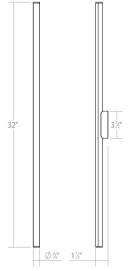

Project:

Fino LED Bath Bar Spec Sheet

SKU: 3773.25-35 Learn more at:
<https://sonnemanlight.com/fino-led-bath-bar>

Description: Ultra thin and minimally scaled, these slender bars of powerful light are mounted in a fixed position on a wall or ceiling. The softly shaped mounting brackets have radiused ends on their linear section and can be mounted to a wall with the addition of a remotely placed LED driver. A 4 round [Fino Optional Wall Plate Kit](#) may be ordered in conjunction with a Fino LED Bath Bar. This accessory is featured in the bathroom images above, but is not included unless ordered separately.

Type #:

Dimensions

Height:	32"
Width:	32"
Extends:	1.5"
Minimum Extension:	1.5"
Maximum Extension:	1.5"
Size:	32"
Canopy/Backplate/Base Width:	0.5
Canopy/Backplate/Base Height:	3.25

Electrical Specs

Bulb(s) Included?:	Yes
Bulb 1 Type:	Integral LED
Bulb Quantity:	1
Input Voltage:	120VAC
Wattage:	17
Initial Lumens:	1700
Delivered Lumens:	1110
Color Temperature:	3500K
CRI:	90
Power Supply Type:	Driver
Power Supply Quantity:	1
Power Supply Location:	Remote
Dimming Type:	TRIAC/ELV
Bulb Max Wattage:	17

Installation

Installation:	Licensed electrician required
Installation Orientation:	Any Orientation

Shipping

Carton 1 L x W x H:	3" X 3" X 38"
Carton 1 Gross Weight:	3 LBS

Shade

Shade 1 Material:	Optical Acrylic
-------------------	-----------------