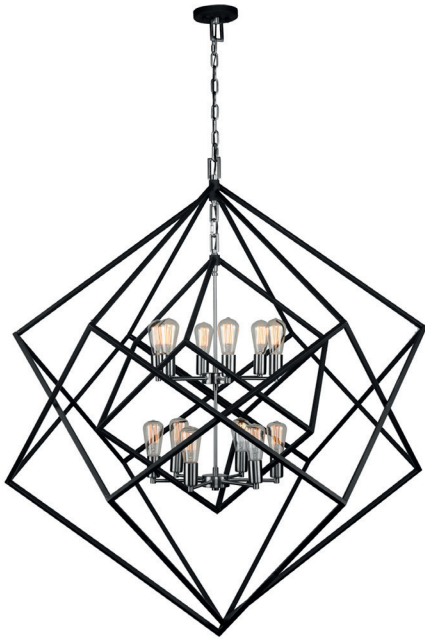

Artistry AC11112PN Chandelier

Stunning in design, this two tone multiple square chandelier from the “Artistry” collection is an instant classic. The interior has a polished nickel frame, while the exterior frame is a matte black finish. Multiple rods included with hangstraight for sloped ceilings. (Also available in black with harvest brown)

ORDERING

Model	AC11112PN
Collection	Artistry
Finish	Polished Nickel

PRODUCT DIMENSIONS (inches)

Width	47
Length	47
Height	53
Overall Height	95
Ext.	
Chain Inc.	
Rods Inc.	
Wire Length	
Canopy Size	
Sloped Ceiling	