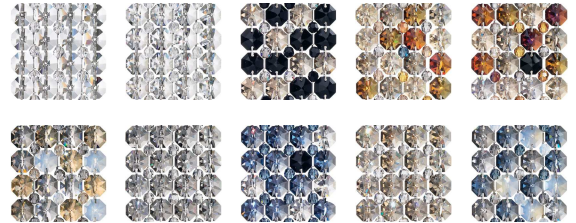

SWAROVSKI

L I G H T I N G

REFRAX - SCHONBEK

RE4821

Like rivers of diamonds, the striking forms of Refrax sparkle from within, evoking floating jewels beaming with light.

OPTIONS

Spectra Crystal (A), CRYSTALS FROM SWAROVSKI (S), CRYSTALS FROM SWAROVSKI (JAG), CRYSTALS FROM SWAROVSKI (OCE), CRYSTALS FROM SWAROVSKI (BOA), CRYSTALS FROM SWAROVSKI (TRA), CRYSTALS FROM SWAROVSKI (BLA), CRYSTALS FROM SWAROVSKI (BUL), CRYSTALS FROM SWAROVSKI (TK), Azurite Crystals from Swarovski (AZU)

Width/Length:	48in / 122cm
↕ Height:	12.5in / 32cm
↔ Depth/Extension:	21in / 53cm
↓ Chain Length:	144in / 366cm
⬇ Hang Weight:	44lbs / 19.8kg
Tier Count:	1
Light Source:	Halogen
Bulb Count:	21
Bulb Info:	(14) G9, 40 MAX, G9* (7) GU10, 50 MAX, GU10*
Notes:	Representative image shown of RE3214