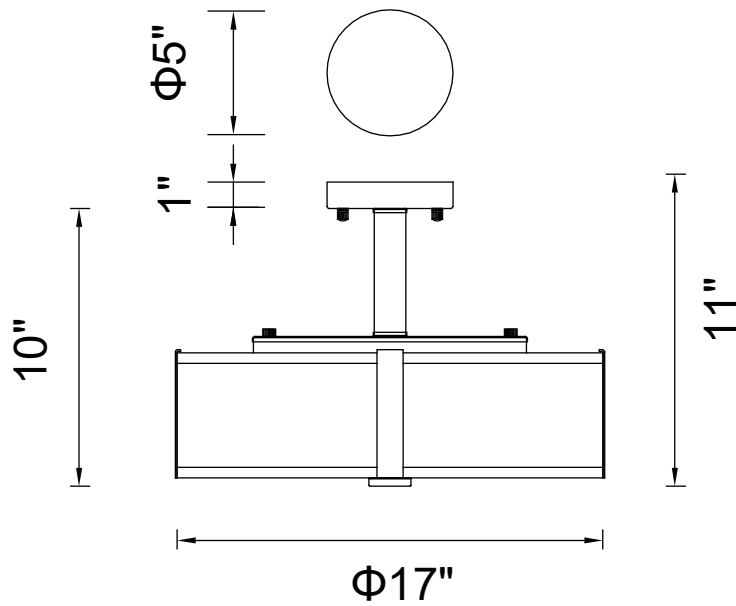

PROJECT: _____
 FIXTURE TYPE: _____
 LOCATION: _____
 CONTACT/PHONE: _____

Item	5571P17C-R
Collection	LUCIE
Finish	Chrome
Glass	Frosted
Crystal	-----
Input	120V AC,60HZ,AC

Shade	-----
Length/Dia.	17"
Width/Ext.	-----
Height	11"
Maximum	-----
Lumens	-----

Light Source	E26
Bulb Info.	4x60W
Included	-----
Dimmable	Yes
Color	-----
Weight	-----