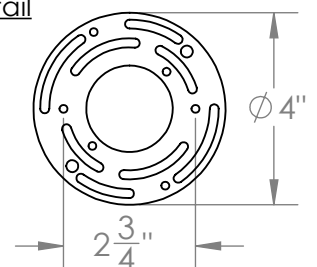

TEXTURED GLASS

Bulbs Not Included

Visit hammertonstudio.com for product options and specifications.

1/30/2017 (A)

Mounting Packet: U	Electrical Type: SEE TABLE
Approximate lbs.: 5	Bulb Qty: 2 Bulb Type: SEE TABLE
Finish: SEE WEB SITE FOR OPTIONS	Wattage: SEE TABLE Voltage: 120
Top Diffuser: OPEN	Socket Type: SEE TABLE
Bottom Diffuser: OPEN	UL Location: DRY

Mounting Detail

All fixtures created by Hammerton are handcrafted by artisans. Dimensions may vary up to 7/8".

© Copyright 2016. All rights in design, detail or invention of this drawing are reserved as the property of Hammerton. Any imitation or adaptation without written consent is strictly prohibited.