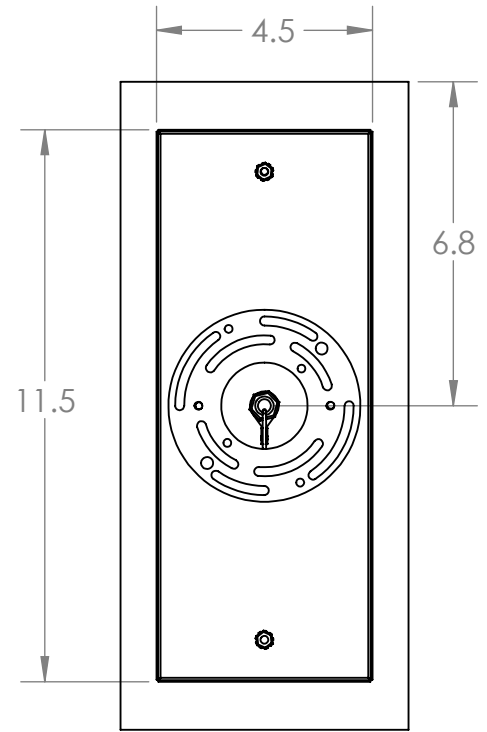

Collection: TEXTURED GLASS

Product #: CSB0044-13

ELECTRICAL OPTIONS				
Product #	Electrical Type	Bulb Type	Wattage	Socket Type
CSB00XX-13-XX-X-E2	Incandescent	A19	60	Medium E26
CSB00XX-13-XX-X-G2	Flourescent	CFL/LED RETRO	13	GU-24

TEXTURED GLASS

Bulbs Not Included

Visit hammertonstudio.com for product options and specifications.

1/30/2017 (A)

Mounting Packet: U	Electrical Type: SEE TABLE
Approximate lbs.: 5	Bulb Qty: 2 Bulb Type: SEE TABLE
Finish: SEE WEB SITE FOR OPTIONS	Wattage: SEE TABLE Voltage: 120
Top Diffuser: OPEN	Socket Type: SEE TABLE
Bottom Diffuser: OPEN	UL Location: DRY

Mounting Detail

All fixtures created by Hammerton are handcrafted by artisans. Dimensions may vary up to 7/8".

© Copyright 2016. All rights in design, detail or invention of this drawing are reserved as the property of Hammerton. Any imitation or adaptation without written consent is strictly prohibited.