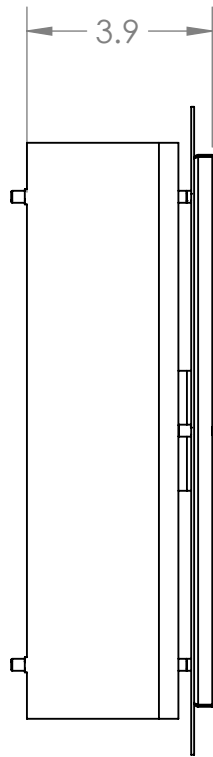

Collection: TEXTURED GLASS

Product #: CSB0044-13

ELECTRICAL OPTIONS				
Product #	Electrical Type	Bulb Type	Wattage	Socket Type
CSB00XX-13-XX-X-E2	Incandescent	A19	60	Medium E26
CSB00XX-13-XX-X-G2	Flourescent	CFL/LED RETRO	13	GU-24

TEXTURED GLASS

Bulbs Not Included

Visit hammertonstudio.com for product options and specifications.

1/30/2017 (A)

Mounting Packet: U	Electrical Type: SEE TABLE
Approximate lbs.: 5	Bulb Qty: 2 Bulb Type: SEE TABLE
Finish: SEE WEB SITE FOR OPTIONS	Wattage: SEE TABLE Voltage: 120
Top Diffuser: OPEN	Socket Type: SEE TABLE
Bottom Diffuser: OPEN	UL Location: DRY

Mounting Detail

All fixtures created by Hammerton are handcrafted by artisans. Dimensions may vary up to 7/8".

© Copyright 2016. All rights in design, detail or invention of this drawing are reserved as the property of Hammerton. Any imitation or adaptation without written consent is strictly prohibited.