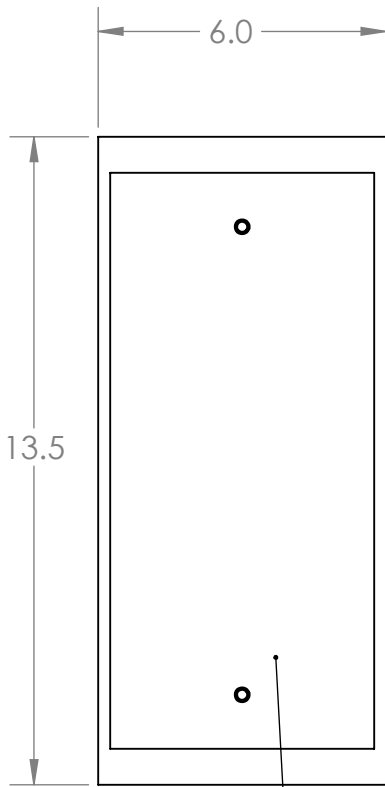

TEXTURED GLASS

Bulbs Not Included

Visit hammertonstudio.com for product options and specifications.

1/30/2017 (A)

Mounting Packet: U	Electrical Type: SEE TABLE
Approximate lbs.: 5	Bulb Qty: 2 Bulb Type: SEE TABLE
Finish: SEE WEB SITE FOR OPTIONS	Wattage: SEE TABLE Voltage: 120
Top Diffuser: OPEN	Socket Type: SEE TABLE
Bottom Diffuser: OPEN	UL Location: DRY

Mounting Detail

All fixtures created by Hammerton are handcrafted by artisans. Dimensions may vary up to 7/8".

© Copyright 2016. All rights in design, detail or invention of this drawing are reserved as the property of Hammerton. Any imitation or adaptation without written consent is strictly prohibited.