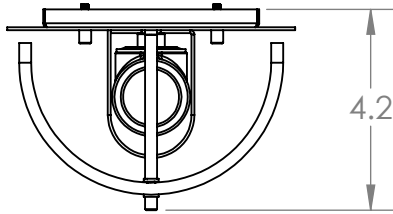

Collection: TEXTURED GLASS

Product #: CSB0044-13

ELECTRICAL OPTIONS				
Product #	Electrical Type	Bulb Type	Wattage	Socket Type
CSB00XX-13-XX-X-E2	Incandescent	A19	60	Medium E26
CSB00XX-13-XX-X-G2	Flourescent	CFL/LED RETRO	13	GU-24