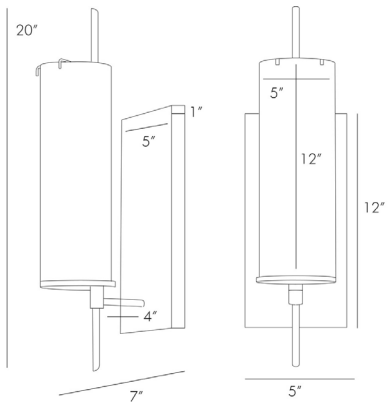

## STEFAN SCONCE

49999  
H: 20 IN, W: 5 IN, D: 7 IN  
Antique Brass, Bronze, Frosted Glass  
Contract Suitable As Is

A design derived from our very popular Stefan floor lamp (79661), this one light wall sconce combines vintage brass with frosted glass and bronze in a sophisticated and modern way. Consider pairs on either side of a mirror in the hallway. Damp-rated, although limited covered outdoor conditions may affect finish.

### DIMENSIONS

Center Of Mount From Btm	8 IN
Shade	Top: 4.00 IN, Dia: 4.00 IN, Side: 12 IN
Arm	D: 4 IN
Backplate	H: 12 IN, W: 5 IN, D: 1 IN
Mount	H: 9.5 IN, W: 3.5 IN