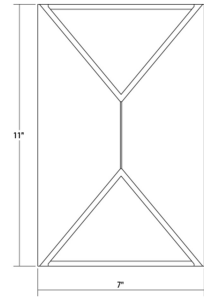

Project:

Prisma LED Sconce Spec Sheet

SKU: 7100.74-WL Learn more at:
<https://sonnemanlight.com/prisma-led-sconce>

Description: **The angled cuts of these triangular forms reveal the LED illuminated surface within.** Two sizes and scales of Prisma, tall and narrow or short and wide, offer alternate proportional renditions of this dramatically angular lighting form, at home inside or out.

Type #:

Dimensions

Height:	11"
Width:	7"
Extends:	4"
Minimum Extension:	4"
Maximum Extension:	4"
Size:	Standard
Canopy/Backplate/Base Width:	5.75
Canopy/Backplate/Base Depth:	0.5
Canopy/Backplate/Base Height:	9.75

Installation

Installation:	Licensed electrician required
Installation Orientation:	Vertical

Shipping

Carton 1 L x W x H:	14" X 10" X 8"
Carton 1 Gross Weight:	6 LBS

Shade

Shade 1 Material:	Aluminum
-------------------	----------