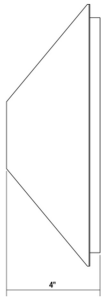

Project:

Prisma LED Sconce Spec Sheet

SKU: 7100.74-WL Learn more at:
<https://sonnemanlight.com/prisma-led-sconce>

Description: **The angled cuts of these triangular forms reveal the LED illuminated surface within.** Two sizes and scales of Prisma, tall and narrow or short and wide, offer alternate proportional renditions of this dramatically angular lighting form, at home inside or out.

Type #:

Dimensions

Height:	11"
Width:	7"
Extends:	4"
Minimum Extension:	4"
Maximum Extension:	4"
Size:	Standard
Canopy/Backplate/Base Width:	5.75
Canopy/Backplate/Base Depth:	0.5
Canopy/Backplate/Base Height:	9.75

Installation

Installation:	Licensed electrician required
Installation Orientation:	Vertical

Shipping

Carton 1 L x W x H:	14" X 10" X 8"
Carton 1 Gross Weight:	6 LBS

Shade

Shade 1 Material:	Aluminum
-------------------	----------