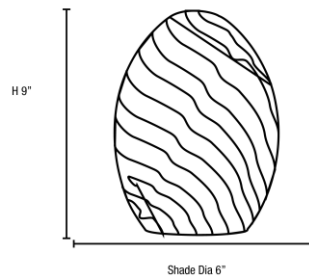

FIXTURE	BACKPLATE / CANOPY
Length:	Length
Width:	Width:
Diameter	Diameter:
Height: 9"	Height: 1.25"
Extension:	
Overall Height: 11-55"	

TECHNICAL SPECIFICATIONS

SPECIFICATIONS

Frame Material: Metal
Diffuser Material: Glass
Lamping Type: E-26 (Replaceable LED Jbox: Standard
Lamping Base: E-26 Lamp Wattage: 10 W
Lamp Quantity: 1 Total Wattage: 10 W
Voltage: 120v Lamps Included: Yes

Project Name: _____

Location: _____

Type: _____

Quantity: _____

Notes: _____

LINE DRAWING

IES FILE

In addition to Access Lighting's purchase and warranty terms and conditions, by signing below or placing an order, you agree that you are authorized to bind the entity placing any order and acknowledge the following: All of sizes and measurements are approximate and all images are for illustrative purposes only. In the event of an inconsistency, the "Product Measurements" section controls. There also may be slight differences in the colors and designs compared to the displayed and printed images.