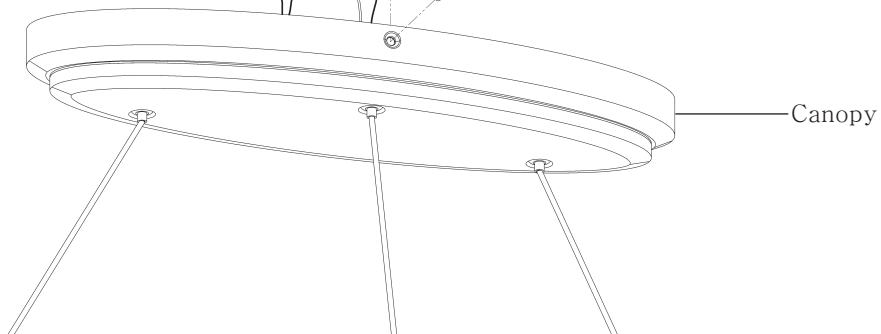

SCHONBEK  
*Signature*<sup>TM</sup>

Secret Garden  
S2456- \_\_ \_\_OH

**T**HIS DESIGN IS THE PROPRIETARY  
TRADE DRESS/TRADEMARK OF  
W SCHONBEK LLC.

SCHONBEK  
*Signature*<sup>TM</sup>

All electrical components must be installed by a licensed electrician in accordance with the National Electric Code and the appropriate local electrical codes.

Adjust the fixture cable length by pushing the cable gripper on the canopy and pulling the cable as desired.

Crystal Bud  
RPL-GLA-2434