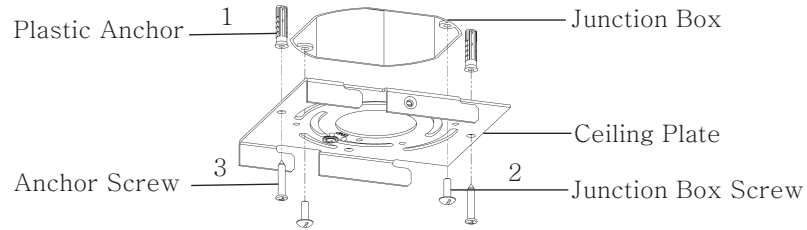

SCHONBEK  
*Signature*<sup>TM</sup>

Secret Garden  
S2456- \_\_ \_\_OH

**T**HIS DESIGN IS THE PROPRIETARY  
TRADE DRESS/TRADEMARK OF  
W SCHONBEK LLC.

SCHONBEK  
*Signature*<sup>TM</sup>

All electrical components must be installed by a licensed electrician in accordance with the National Electric Code and the appropriate local electrical codes.

Adjust the fixture cable length by pushing the cable gripper on the canopy and pulling the cable as desired.

Crystal Bud  
RPL-GLA-2434