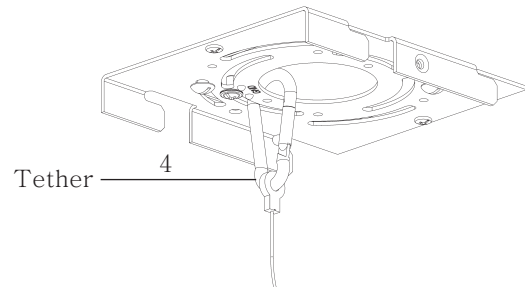

Adjust the fixture cable length by pushing the cable gripper on the canopy and pulling the cable as desired.

Crystal Bud  
RPL-GLA-2434