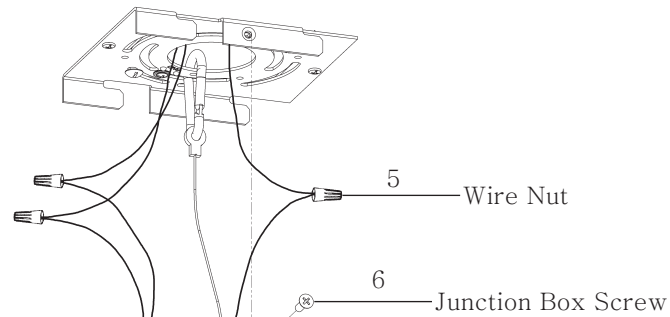

SCHONBEK  
*Signature*<sup>TM</sup>

Secret Garden  
S2456- \_\_ \_\_OH

**T**HIS DESIGN IS THE PROPRIETARY  
TRADE DRESS/TRADEMARK OF  
W SCHONBEK LLC.

SCHONBEK  
*Signature*<sup>TM</sup>

All electrical components must be installed by a licensed electrician in accordance with the National Electric Code and the appropriate local electrical codes.

Adjust the fixture cable length by pushing the cable gripper on the canopy and pulling the cable as desired.

Crystal Bud  
RPL-GLA-2434