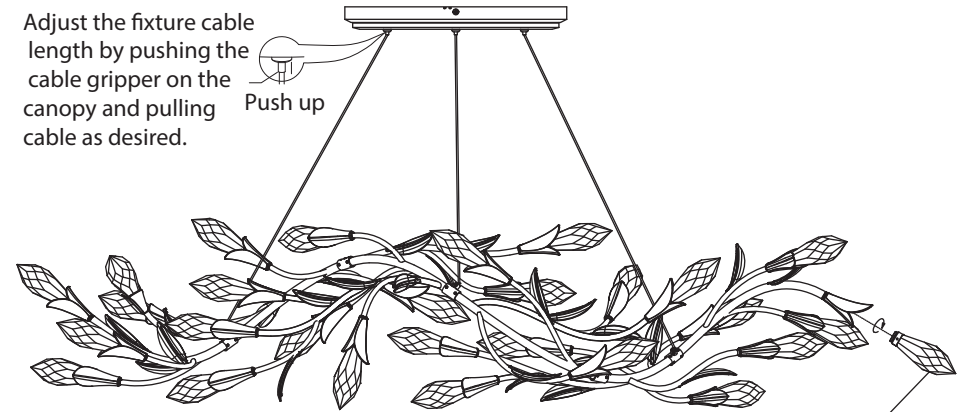

SCHONBEK  
*Signature*<sup>TM</sup>

Secret Garden  
S2456- \_\_ \_\_OH

**T**HIS DESIGN IS THE PROPRIETARY  
TRADE DRESS/TRADEMARK OF  
W SCHONBEK LLC.

SCHONBEK  
*Signature*<sup>TM</sup>

All electrical components must be installed by a licensed electrician in accordance with the National Electric Code and the appropriate local electrical codes.

Adjust the fixture cable length by pushing the cable gripper on the canopy and pulling the cable as desired.

Crystal Bud  
RPL-GLA-2434