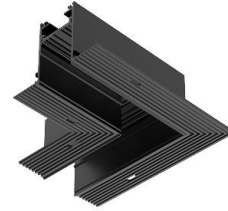

#### SPECIFICATIONS

Construction:	Extruded aluminum
Finish:	Electrostatically Powder Coated: Black
Standards:	UL, cUL, IC

Fixture Type: \_\_\_\_\_

Catalog Number: \_\_\_\_\_

Project: \_\_\_\_\_

Location: \_\_\_\_\_