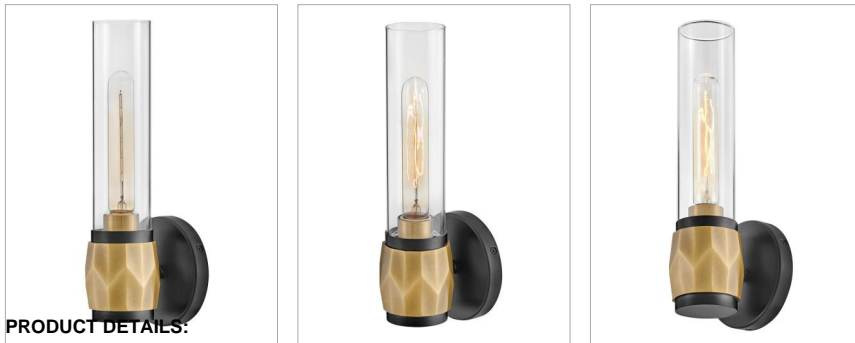

ELLISON

57080BK-HB

MEDIUM SINGLE LIGHT VANITY

Ellison embodies refined elegance. A beautifully faceted die-cast cuff is the centerpiece of the design and pairs beautifully with clear glass and dual finish combinations. Ellison adds the signature finishing touch to interior settings, spanning transitional to updated traditional.

DETAILS	
FINISH:	Black
MATERIAL:	Steel
GLASS:	Clear
DIMMABLE:	YES, WITH DIMMABLE LAMP (NOT INCLUDED)

DIMENSIONS	
WIDTH:	5"
HEIGHT:	13.5"
WEIGHT:	2.6lb
BACK PLATE:	5" Dia.
EXTENSION:	4.8"
TOP TO OUTLET:	11"

LIGHT SOURCE	
LIGHT SOURCE:	Socketed
WATTAGE:	1-10w Med. LED, 60w Equiv.
VOLTAGE:	120v

SHIPPING	
CARTON LENGTH:	19.8
CARTON WIDTH:	8.3
CARTON HEIGHT:	8.5
CARTON WEIGHT:	3.7

PRODUCT DETAILS:

- Fixture can be mounted either up or down
- Suitable for use in damp locations as defined by NEC and CEC. Meets United States UL Underwriters Laboratories & CSA Canadian Standards Association Product Safety Standards.
- T9 or T10 bulbs required (not included)
- Merging the best of traditional and modern elements with a sophisticated and streamlined look