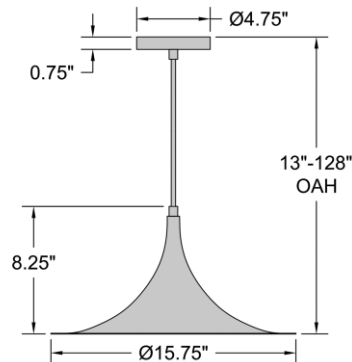

Stock Code: **23784LEDDL-ML**

Collection: Costa

PRODUCT INFORMATION

Base: 23784 Parent: 23784LEDDL
Mounting Type: Ceiling UPC: 641594249354
Finish: Matte Black
Diffuser: N/A

PRODUCT MEASUREMENTS

FIXTURE	BACKPLATE / CANOPY
Length:	Length
Width:	Width:
Diameter 15.75"	Diameter:
Height: 8.25"	Height:
Extension:	
Overall Height: 13-128"	

TECHNICAL SPECIFICATIONS

SPECIFICATIONS

Frame Material: Steel
Diffuser Material: Steel
Lamping Type: E-26 (Replaceable LED Jbox: Standard
Lamping Base: E-26 Lamp Wattage: 4 W
Lamp Quantity: 1 Total Wattage: 4 W
Voltage: 120v Lamps Included: Yes

ADDITIONAL NOTES

10 feet of black cord included; Custom Finish 5 Piece Minimum Order Quantity

Project Name: _____

Location: _____

Type: _____

Quantity: _____

Notes: _____

LINE DRAWING

IES FILE

In addition to Access Lighting's purchase and warranty terms and conditions, by signing below or placing an order, you agree that you are authorized to bind the entity placing any order and acknowledge the following: All of sizes and measurements are approximate and all images are for illustrative purposes only. In the event of an inconsistency, the "Product Measurements" section controls. There also may be slight differences in the colors and designs compared to the displayed and printed images.