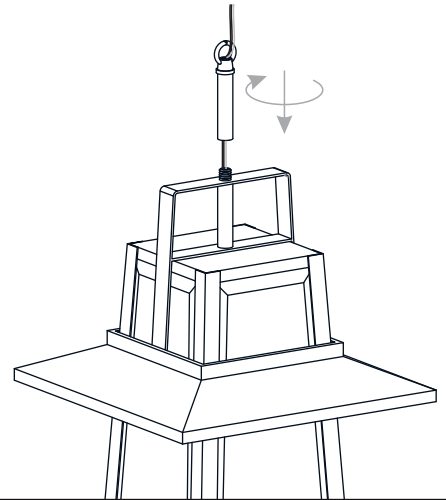

PACKAGE CONTENTS

MOUNTING HARDWARE

INSTALLATION

1 Install Glass Panels

* Beveled side is outside.

Insert narrow edge into slot

Fold tabs to secure glass panel

2 Install Small Loop with Rod

3 Install Crossbar Assembly

Canopy Lock Ring

4 Install Fixture Chain

OPTIONAL: Adjust Chain as desired, using pliers and soft cloth (neither included).

Suggested chain length for Ceiling height:
 8 feet ceiling: use 8 links of chain and 2 quick links
 9 feet ceiling: use 18 links of chain and 2 quick links
 10 feet ceiling: use 28 links of chain and 2 quick links.