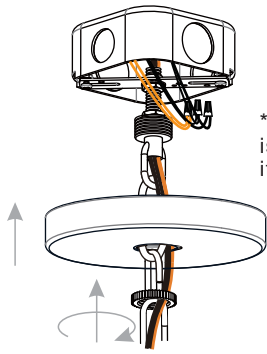

PACKAGE CONTENTS

MOUNTING HARDWARE

INSTALLATION

1 Install Glass Panels

* Beveled side is outside.

Insert narrow edge into slot

Fold tabs to secure glass panel

2 Install Small Loop with Rod

3 Install Crossbar Assembly

Canopy Lock Ring

4 Install Fixture Chain

OPTIONAL: Adjust Chain as desired, using pliers and soft cloth (neither included).

Suggested chain length for Ceiling height:
 8 feet ceiling: use 8 links of chain and 2 quick links
 9 feet ceiling: use 18 links of chain and 2 quick links
 10 feet ceiling: use 28 links of chain and 2 quick links.

5 Pull Supply Wires

Pull the supply wires with ground wire through the chain alternate links.

6 Wiring

INSTALLATION

7 Install Ceiling Canopy

* Ceiling Canopy shape is varies depends on item purchased.

8 Install Bulb