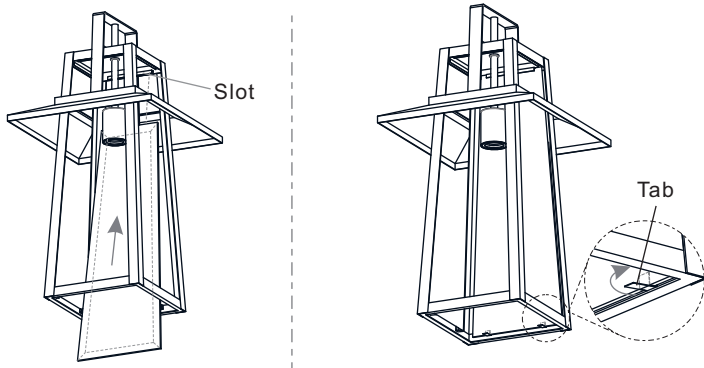

PACKAGE CONTENTS

MOUNTING HARDWARE

INSTALLATION

1 Install Glass Panels

* Beveled side is outside.

Insert narrow edge into slot

Fold tabs to secure glass panel

2 Install Small Loop with Rod

3 Install Crossbar Assembly

Canopy Lock Ring

4 Install Fixture Chain

OPTIONAL: Adjust Chain as desired, using pliers and soft cloth (neither included).

Suggested chain length for Ceiling height:
 8 feet ceiling: use 8 links of chain and 2 quick links
 9 feet ceiling: use 18 links of chain and 2 quick links
 10 feet ceiling: use 28 links of chain and 2 quick links.