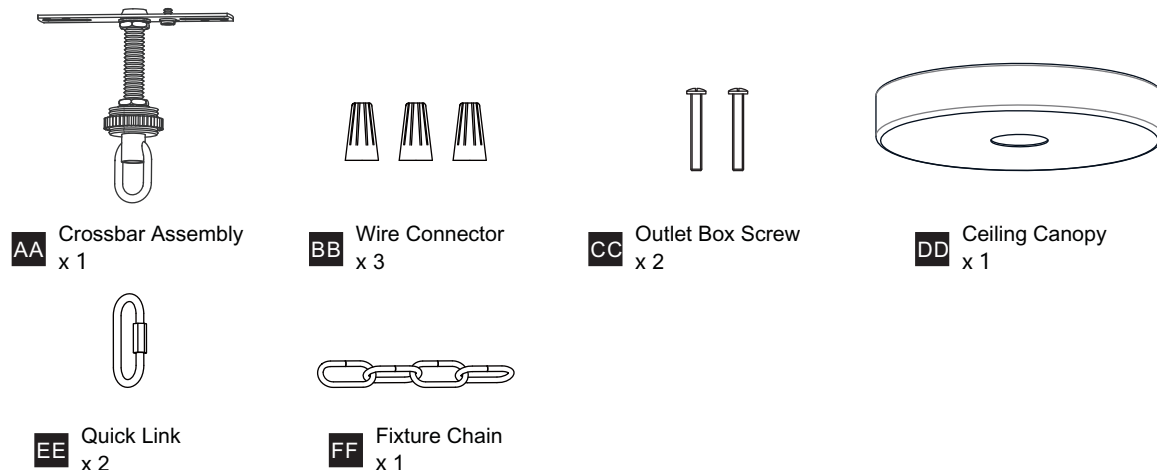

PACKAGE CONTENTS

MOUNTING HARDWARE

INSTALLATION

1 Install Glass Panels

* Beveled side is outside.

Insert narrow edge into slot

Fold tabs to secure glass panel

2 Install Small Loop with Rod

3 Install Crossbar Assembly

Canopy Lock Ring

4 Install Fixture Chain

OPTIONAL: Adjust Chain as desired, using pliers and soft cloth (neither included).

Suggested chain length for Ceiling height:
 8 feet ceiling: use 8 links of chain and 2 quick links
 9 feet ceiling: use 18 links of chain and 2 quick links
 10 feet ceiling: use 28 links of chain and 2 quick links.