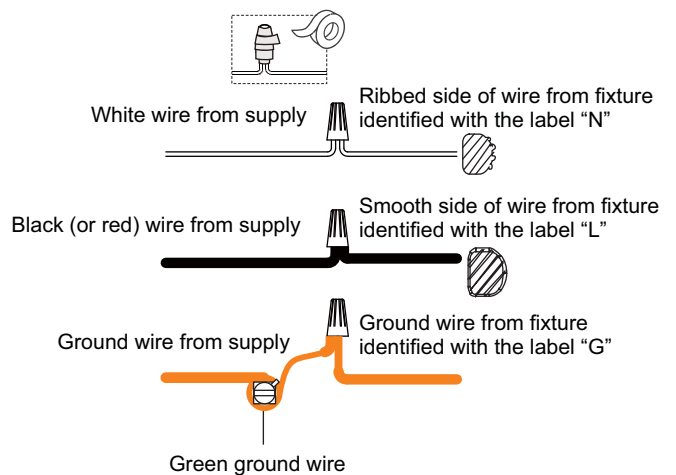

PACKAGE CONTENTS

MOUNTING HARDWARE

INSTALLATION

1 Install Glass Panels

* Beveled side is outside.

Insert narrow edge into slot

Fold tabs to secure glass panel

2 Install Small Loop with Rod

3 Install Crossbar Assembly

Canopy Lock Ring

4 Install Fixture Chain

OPTIONAL: Adjust Chain as desired, using pliers and soft cloth (neither included).

Suggested chain length for Ceiling height:
 8 feet ceiling: use 8 links of chain and 2 quick links
 9 feet ceiling: use 18 links of chain and 2 quick links
 10 feet ceiling: use 28 links of chain and 2 quick links.

5 Pull Supply Wires

Pull the supply wires with ground wire through the chain alternate links.

6 Wiring

INSTALLATION

7 Install Ceiling Canopy

* Ceiling Canopy shape is varies depends on item purchased.

8 Install Bulb