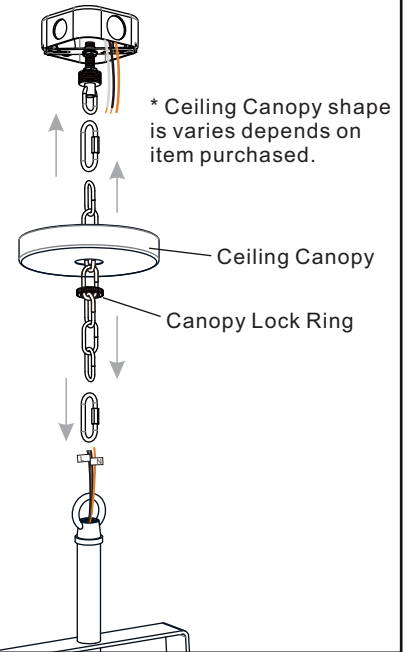

PACKAGE CONTENTS

MOUNTING HARDWARE

INSTALLATION

1 Install Glass Panels

* Beveled side is outside.

Insert narrow edge into slot

Fold tabs to secure glass panel

2 Install Small Loop with Rod

3 Install Crossbar Assembly

Canopy Lock Ring

4 Install Fixture Chain

OPTIONAL: Adjust Chain as desired, using pliers and soft cloth (neither included).

Suggested chain length for Ceiling height:
 8 feet ceiling: use 8 links of chain and 2 quick links
 9 feet ceiling: use 18 links of chain and 2 quick links
 10 feet ceiling: use 28 links of chain and 2 quick links.

5 Pull Supply Wires

Pull the supply wires with ground wire through the chain alternate links.

6 Wiring

INSTALLATION

7 Install Ceiling Canopy

* Ceiling Canopy shape is varies depends on item purchased.

8 Install Bulb

Install the correct bulb referring to fixture markings and/or labels for maximum wattage.

Recommended Bulb Type (not included):

Your installation is now complete! Restore electricity and save this sheet for future reference.