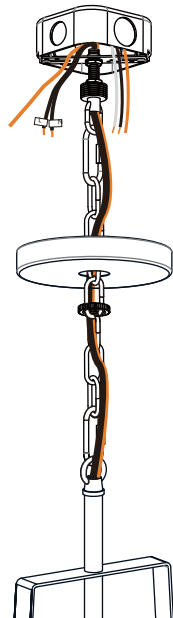

SAFETY INFORMATION

Please read and understand this entire manual before attempting to assemble, install or operate the product.

WARNING

- RISK OF ELECTRIC SHOCK - Before beginning installation, turn off electricity at the circuit breaker box or the main fuse box.
- RISK OF FIRE - Use bulbs specified by the markings and/or labels on the fixture.

PACKAGE CONTENTS

MOUNTING HARDWARE

INSTALLATION

1 Install Glass Panels

* Beveled side is outside.

Insert narrow edge into slot

Fold tabs to secure glass panel

2 Install Small Loop with Rod

3 Install Crossbar Assembly

Canopy Lock Ring

4 Install Fixture Chain

OPTIONAL: Adjust Chain as desired, using pliers and soft cloth (neither included).

Suggested chain length for Ceiling height:
 8 feet ceiling: use 8 links of chain and 2 quick links
 9 feet ceiling: use 18 links of chain and 2 quick links
 10 feet ceiling: use 28 links of chain and 2 quick links.

5 Pull Supply Wires

Pull the supply wires with ground wire through the chain alternate links.

6 Wiring

INSTALLATION

7 Install Ceiling Canopy

* Ceiling Canopy shape is varies depends on item purchased.

8 Install Bulb