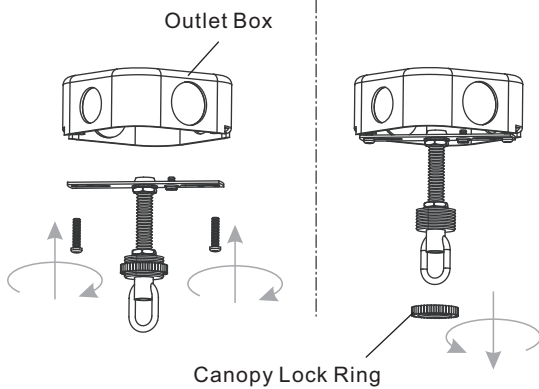

PACKAGE CONTENTS

MOUNTING HARDWARE

INSTALLATION

1 Install Glass Panels

* Beveled side is outside.

Insert narrow edge into slot

Fold tabs to secure glass panel

2 Install Small Loop with Rod

3 Install Crossbar Assembly

Canopy Lock Ring

4 Install Fixture Chain

OPTIONAL: Adjust Chain as desired, using pliers and soft cloth (neither included).

Suggested chain length for Ceiling height:
 8 feet ceiling: use 8 links of chain and 2 quick links
 9 feet ceiling: use 18 links of chain and 2 quick links
 10 feet ceiling: use 28 links of chain and 2 quick links.