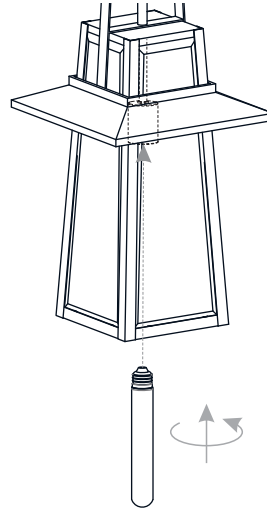

PACKAGE CONTENTS

MOUNTING HARDWARE

INSTALLATION

1 Install Glass Panels

* Beveled side is outside.

Insert narrow edge into slot

Fold tabs to secure glass panel

2 Install Small Loop with Rod

3 Install Crossbar Assembly

Canopy Lock Ring

4 Install Fixture Chain

OPTIONAL: Adjust Chain as desired, using pliers and soft cloth (neither included).

Suggested chain length for Ceiling height:
 8 feet ceiling: use 8 links of chain and 2 quick links
 9 feet ceiling: use 18 links of chain and 2 quick links
 10 feet ceiling: use 28 links of chain and 2 quick links.

5 Pull Supply Wires

Pull the supply wires with ground wire through the chain alternate links.

6 Wiring

INSTALLATION

7 Install Ceiling Canopy

* Ceiling Canopy shape is varies depends on item purchased.

8 Install Bulb