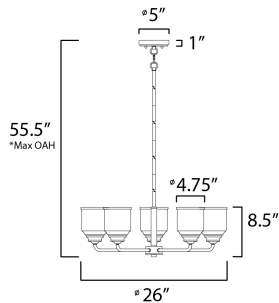

PRODUCT DESCRIPTION

A clean and simple frame features arms that gently bend to support Clear Seedy glass. You have a choice of Black for a traditional look or Satin Nickel for more of a transitional appeal. The 3 light version is very versatile for it converts from a semi flush to a hanging chandelier.

*max overall height

MEASUREMENTS

DIMENSION : 26" L x 26" W x 8.5" H
 MAX OAH : 55.5" OAH
 CANOPY : 5" W x 1" H x 5" L
 HANGING WEIGHT : 7.05 lb

LAMPING

INPUT VOLTAGE : 120V
 BULB : 5 x 60W Incandescent E26 Medium , 300W Total
 BULB INCLUDED : (Not Included)

FINISHES OPTION

-  Black
-  Satin Nickel

GLASS

Seedy CD

MATERIAL

Steel, Glass

RATINGS

cULus
 Dry Location