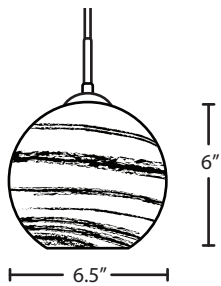

JILLYSM
VAPOR SMOKE

Project Information:

For ordering information, see next page

All dimensions provided are nominal.
Allowance must be made for dimensional tolerance in handcrafted glasses.

REV 3/18