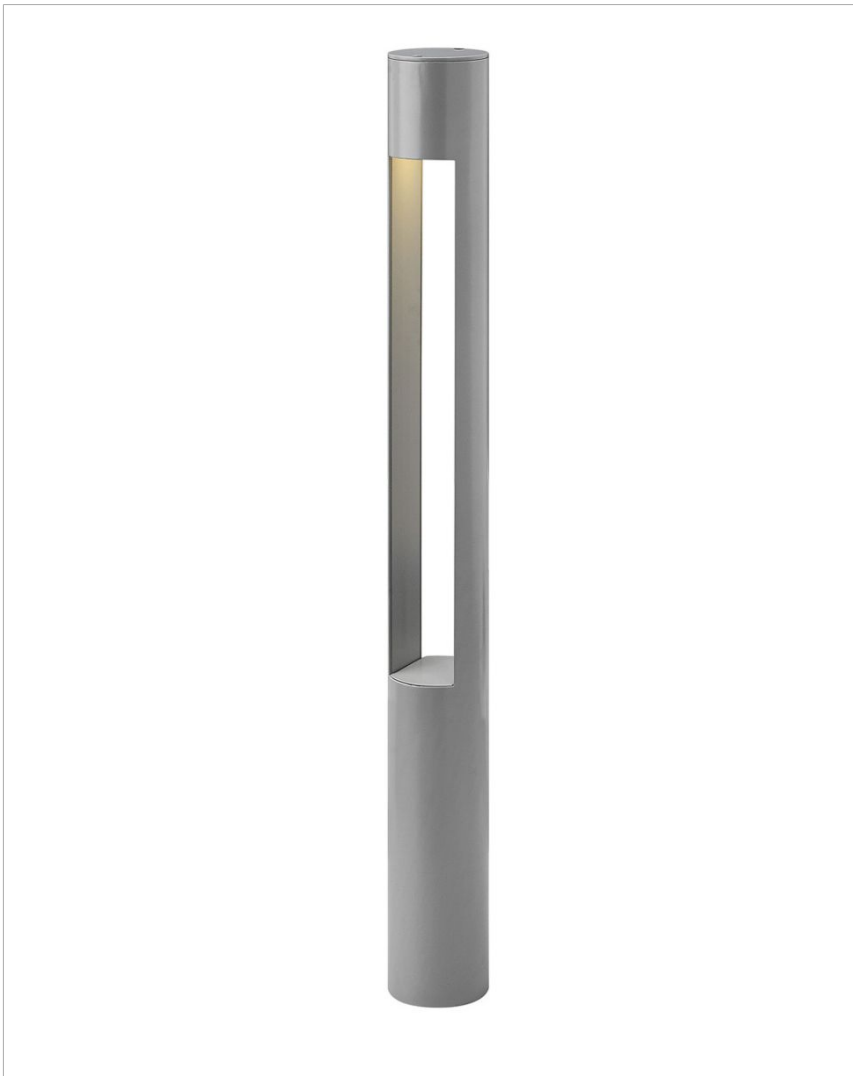

## 15601TT

### ATLANTIS ROUND LARGE BOLLARD

Atlantis features a minimalist design for the ultimate in urban sophistication. Constructed of solid aluminum and Dark Sky compliant, Atlantis provides a chic solution to eco-conscious homeowners.

DETAILS	
FINISH:	Titanium
MATERIAL:	Aluminum
GLASS:	Etched Lens
DIMMABLE:	YES, WITH MLV ON TRANSFORMER PRIMARY

DIMENSIONS	
WIDTH:	3"
HEIGHT:	30"
DEPTH:	3
WEIGHT:	4.5lb

LIGHT SOURCE	
LIGHT SOURCE:	Socketed
LED NAME:	4WLEDMR16
VOLTAGE:	12v
VOLT AMPS:	5.7
COLOR TEMP:	2700
LUMENS:	340
CRI:	80
INCANDESCENT EQUIVALENCY:	1 x 35w
DIMMABLE:	YES, WITH MLV ON TRANSFORMER PRIMARY
TRANSFORMER REQUIRED:	Yes

#### PRODUCT DETAILS:

- Suitable for use in wet (outdoor direct rain) locations as defined by NEC and CEC. Meets United States UL Underwriters Laboratories & CSA Canadian Standards Association Product Safety Standards
- Fixture mounts to 2" PVC pipe and the die cast mount is also able to be surface installed
- For more information on how to control your landscape lighting via the Hinkley Home Automation App, [click here](#).
- LED Bulbs carry a 3-year limited warranty
- Bold lines and a clean, minimalist style complement contemporary architecture