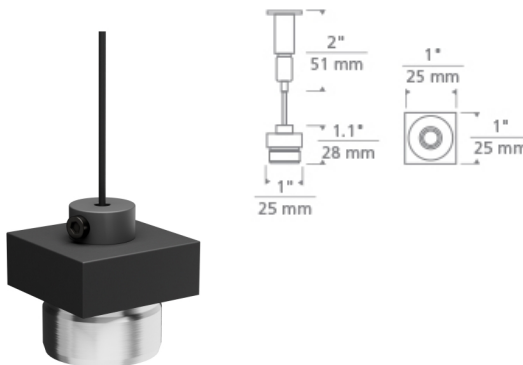

Brox Aircraft Connector

DESCRIPTION

Mounts to any connector to provide additional support. Includes 12 feet of field adjustable cable.

WEIGHT

0.2-0.2lb / 0.09-0.09kg ±

black

ORDERING INFORMATION

700BRXCBLC FINISH