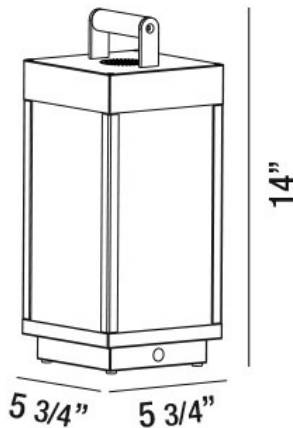

TECHNICAL DETAILS

IP Rating	:	54
Location	:	WET
Approval	:	
Title 24	:	Yes

PROJECT INFORMATION

Job Name: Date: Type:

Comments: