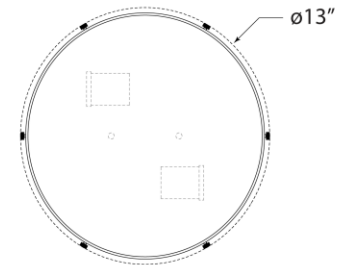

TEAR SHEET

Hicks Small Flush Mount

Item # TOB 4063PN-WG

Designer: Thomas O'Brien

Height: 5.5"

Width: 13"

Finishes: AN, BZ/HAB, HAB, PN

Glass Options: WG

Socket: 2 - E26 Keyless

Wattage: 2 - 60 A19

Weight: 9 Pounds

Front View

Bottom View