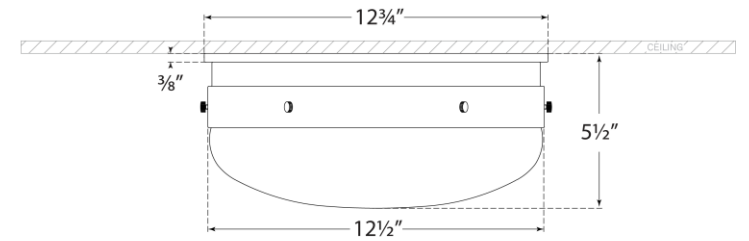

TEAR SHEET

Hicks Small Flush Mount

Item # TOB 4063PN-WG

Designer: Thomas O'Brien

Height: 5.5"

Width: 13"

Finishes: AN, BZ/HAB, HAB, PN

Glass Options: WG

Socket: 2 - E26 Keyless

Wattage: 2 - 60 A19

Weight: 9 Pounds

Front View

Bottom View