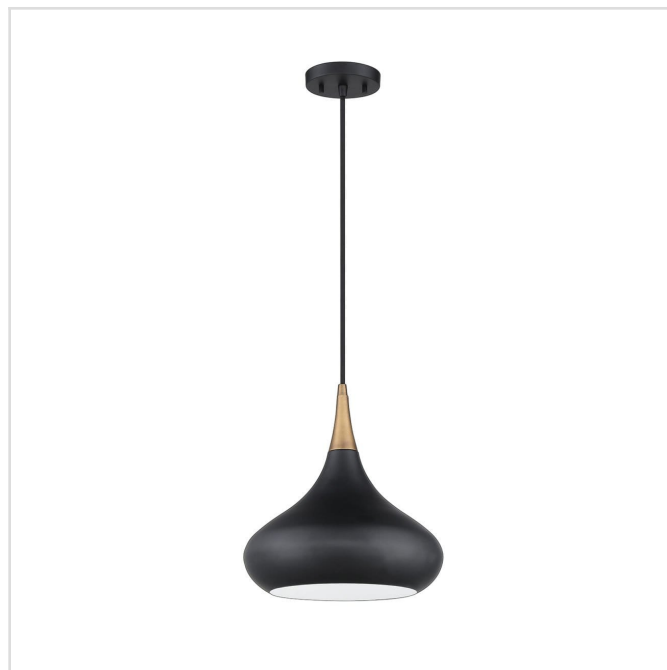

MEDINA 1-Light Black & Brass Pendant

Model No. PF138-BLK/BRS

MEDINA Med. Base Two-Tone Black & Brass
Pendant

- E26 / 100W max. (Bulb not incl. - LED compatible)
- OAW - 12 in.
- Pendant only Ht: 13 in.
- 10 ft. of wire

Collection: MEDINA

Finish:

Your Details

Project:

Fixture Type/Qty.:

Location:

Contact info:

MEDINA 1-Light Black & Brass Pendant

Model No. PF138-BLK/BRS

Product Specifications

OAH (in.): 145.5

Overall Width (in.): 12

Depth (in.): 12

Extension (in.):

Bulb: E26 (Med. Base)

Bulb wattage (watts): 100

Voltage: 120

Fixture Material:

Shade Material:

Certifications and Listings: cUL Listed

Net Weight (lb): 2.7

Net Weight (kg): 1.21

Warranty: 1 year

MEDINA 1-Light Black & Brass Pendant