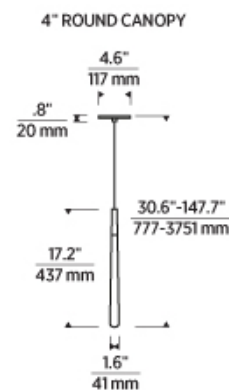

LAMPING

Includes 120V-277V 6.4 watts, 275 delivered lumens, 3000K LED module. Dimmable with most LED compatible ELV, TRIAC and 0-10V dimmers. Ships with 11 feet of field-cutttable matte black cord.

ORDERING INFORMATION

700TRSPPYLC SHAPE OR SIZE	FINISH	LAMP
1 LIGHT 1R	NB NATURAL BRASS B NIGHTSHADE BLACK	-LED930 INTEGRATED LED 90 CRI 3000K 120V-277V UNV

700TRSPPYLC _____

JOB NAME _____

NOTES _____

© 2019 Tech Lighting, L.L.C. All rights reserved. The "Tech Lighting" graphic is a registered trademark of Tech Lighting, L.L.C. Tech Lighting reserves the right to change specifications for product improvements without notification.

7400 Linder Avenue, Skokie, IL 60077
T 847.410.4400 | F 847.410.4500 | techlighting.com

PYLON CRYSTAL 1 LIGHT PENDANT

VISUAL COMFORT & CO.

SPECIFICATIONS

PRIMARY MATERIAL	Aluminum or Brass
SHADE MATERIAL	Crystal
NET WEIGHT	3.5 lbs
HEIGHT	17.2in
WIDTH	1.6in
LENGTH	1.6in
UP LIGHT / DOWN LIGHT / BOTH?	
WET LISTED	
DAMP LISTED	
DRY LISTED	
MIN. HANGING HEIGHT	30.6in
MAX HANGING HEIGHT	132.2in
TOTAL CORD LENGTH	132in
TOTAL STEM LENGTH	
STEM QTY	
SLOPED CEILING ADAPTABLE?	Yes 45° Max
GENERAL LISTING	ETL Listed
INCLUDES	