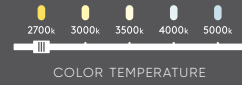

# Olympia two

This 2-ring pendant can be personalized by adjusting the position of each ring, the perfect way for those of us who appreciate simplicity to add our touch to a space. All that's left to do is decide which bar, kitchen island, bedside table it will go best with.

NEW

Model	Size	Watts	Delivered lumens	CRI	Color °T	Voltage
RRPD2-CC	14"	12 W	750 lm	80	2700, 3000, 3500, 4000, 5000 K	120 V

### Specifications

Over 50,000 hours of service life  
 Adjustable height up to 6 feet  
 Switch-selectable CCT: 2700 K/3000 K/  
 3500 K/4000 K/5000 K  
 Integrated dimmable driver  
 Suitable for dry locations  
 Canopy mount on 4" octagon  
 junction box  
 Refer to website for dimmer compatibility  
 5-year warranty