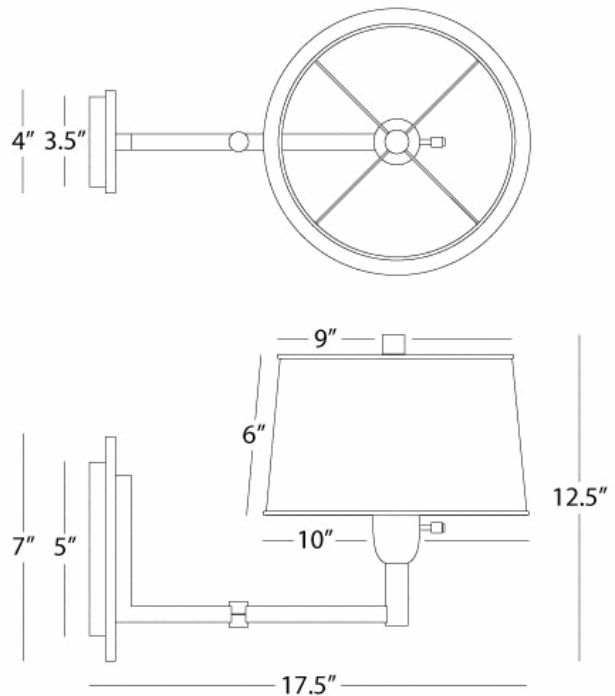

** Available for Quick SHIP **