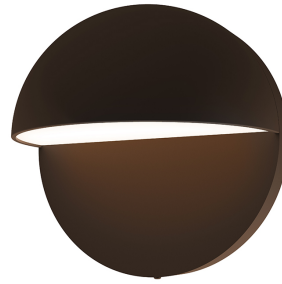

Project:

Mezza Cupola LED Sconce Spec Sheet

SKU: 7470.72-WL Learn more at:
<https://sonnemanlight.com/mezza-cupola-led-sconce>

Description: A cast aluminum half dome on a circular disc integrates harmonious geometry across volume and plane, directing light downward. Also available as a [Mezza Vetro LED Sconce](#).

Type #:

Dimensions

Extends:	3"
Minimum Extension:	3
Maximum Extension:	3
Diameter:	5"
Canopy/Backplate/Base:	5"
Size:	5"

Electrical Specs

Bulb(s) Included?:	Yes
Bulb 1 Type:	Integral LED
Bulb Quantity:	1
Input Voltage:	120VAC
Wattage:	8
Initial Lumens:	950
Delivered Lumens:	430
Color Temperature:	3000K
CRI:	90
Power Supply Type:	Driver
Power Supply Quantity:	1
Power Supply Location:	Outlet Box
Dimming Type:	TRIAC/ELV
Bulb Max Wattage:	8

Available Finishes

Available Finishes: Textured Bronze (.72), Textured Gray (.74), Textured White (.98)

General Listings

Features:	ADA Compliant, Wet Rated
Certification:	C-ETL-US
Color/Finish:	Textured Bronze (.72)
Dark Sky Friendly:	N