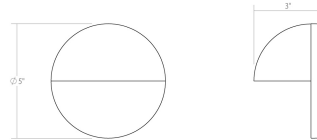

Project:

Mezza Cupola LED Sconce Spec Sheet

SKU: 7470.72-WL Learn more at:
<https://sonnemanlight.com/mezza-cupola-led-sconce>

Description: A cast aluminum half dome on a circular disc integrates harmonious geometry across volume and plane, directing light downward. Also available as a [Mezza Vetro LED Sconce](#).

Type #:

Dimensions

Extends:	3"
Minimum Extension:	3
Maximum Extension:	3
Diameter:	5"
Canopy/Backplate/Base:	5"
Size:	5"

Electrical Specs

Bulb(s) Included?:	Yes
Bulb 1 Type:	Integral LED
Bulb Quantity:	1
Input Voltage:	120VAC
Wattage:	8
Initial Lumens:	950
Delivered Lumens:	430
Color Temperature:	3000K
CRI:	90
Power Supply Type:	Driver
Power Supply Quantity:	1
Power Supply Location:	Outlet Box
Dimming Type:	TRIAC/ELV
Bulb Max Wattage:	8

Installation

Installation:	Licensed electrician required
Installation Orientation:	Vertical

Shipping

Carton 1 L x W x H:	9" X 9" X 7"
Carton 1 Gross Weight:	4 LBS
Fixture Weight:	2

Shade

Shade 1 Material:	Aluminum
-------------------	----------