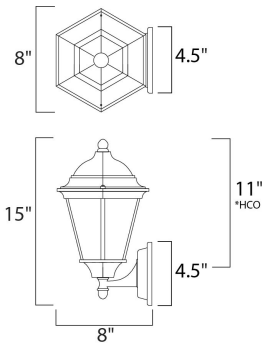

PRODUCT DESCRIPTION

MEASUREMENTS

DIMENSION : 8" W x 15" H x 8" Ext
BACK PLATE : 4.5" W x 4.5" H x 11" HCO
HANGING WEIGHT : 2.2 lb

LAMPING

INPUT VOLTAGE : 120V
LUMENS : 455 Rated
BULB : 1 x 9W LED E26 Medium , 9W Total
BULB INCLUDED : (Included)
DIMMABLE : Triac CL
CRI : 90+ CRI
COLOR_TEMP : 3000K

FINISHES OPTION

- Black
- Rust Patina

GLASS

Frosted FT

MATERIAL

Die Cast Aluminum

RATINGS

cETLus
Wet Location
JA8 Bulb In

ADDITIONAL

INCANDESCENT WATTS:
RATED LIFE 25000 Hours
OPERATING TEMPERATURE:
-20°C (-4°F), 40°C (104°F)

Always consult a qualified electrician before installing any lighting product.