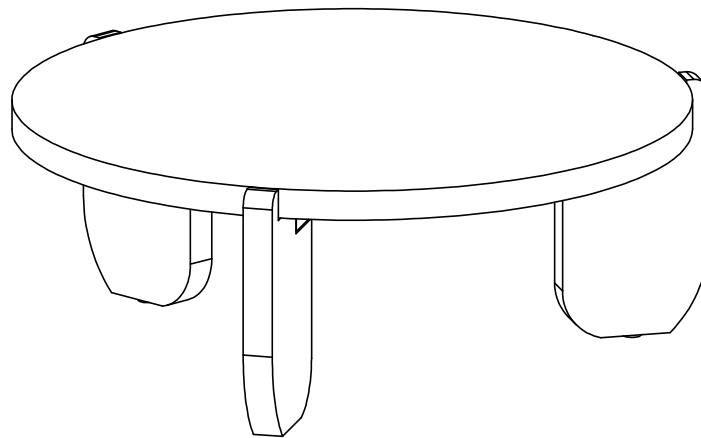

MOE'S

h o m e c o l l e c t i o n

ASSEMBLY INSTRUCTIONS.

WUNDER COFFEE TABLE WHITE

VH - 1016 - 18

THANK YOU FOR YOUR PURCHASE!

PARTS AND HARDWARE.

PARTS LIST

No	DESCRIPTION	IMAGE	Q'TY
P1	TABLE SUPPORT		1
P2	TABLE LEGS		3
P3	TABLE TOP		1

HARDWARE LIST

No	DESCRIPTION	IMAGE	Q'TY
H1	HEXAGON BOLT (M8 X 60MM)		6
H2	HEXAGON BOLT (M6 X 70MM)		3
H3	WASHER (M19 X 16 X 1MM)		9
H4	FELT PAD (M25 X 5MM)		1
H5	ALLEN KEY		1