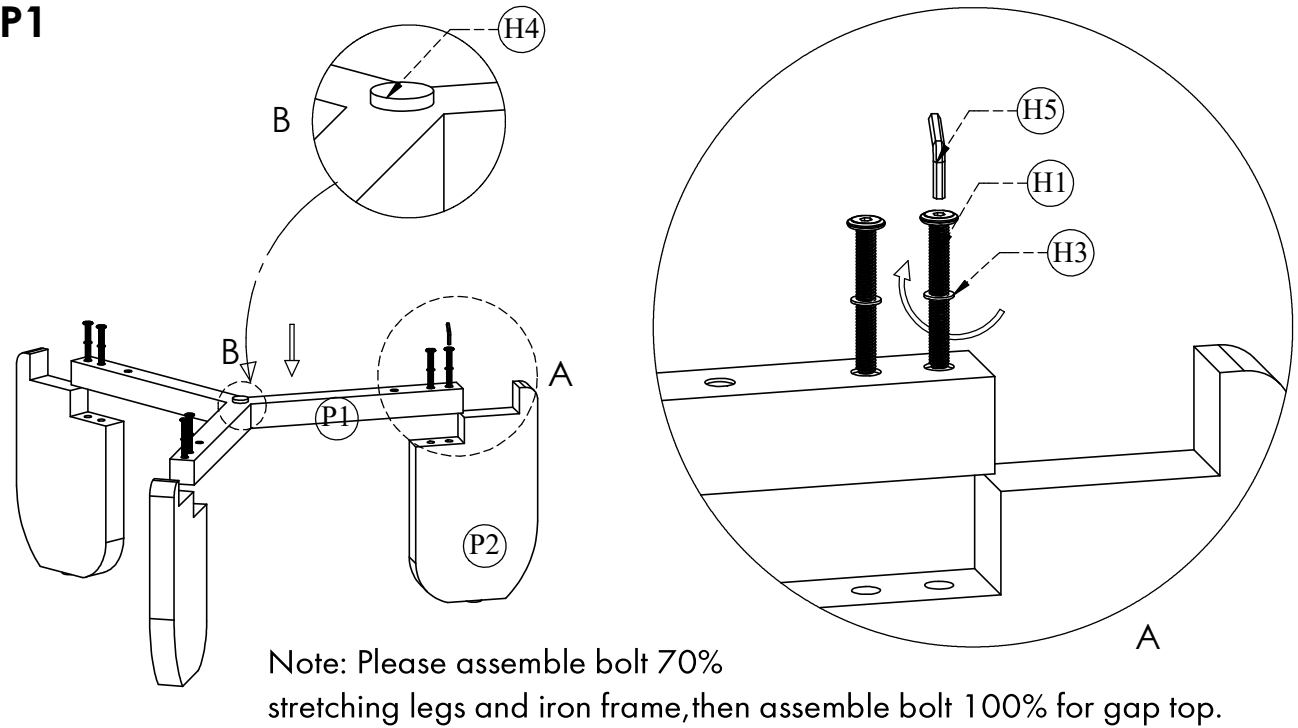

PARTS AND HARDWARE.

PARTS LIST

No	DESCRIPTION	IMAGE	Q'TY
P1	TABLE SUPPORT		1
P2	TABLE LEGS		3
P3	TABLE TOP		1

HARDWARE LIST

No	DESCRIPTION	IMAGE	Q'TY
H1	HEXAGON BOLT (M8 X 60MM)		6
H2	HEXAGON BOLT (M6 X 70MM)		3
H3	WASHER (M19 X 16 X 1MM)		9
H4	FELT PAD (M25 X 5MM)		1
H5	ALLEN KEY		1

NOTES.

Thank you for purchasing this quality product! Be sure to check all packing material carefully for small part that may have come loose inside the carton during shipping.

CAUTION: The item is heavy, assembly should be performed by two people.

STEP1