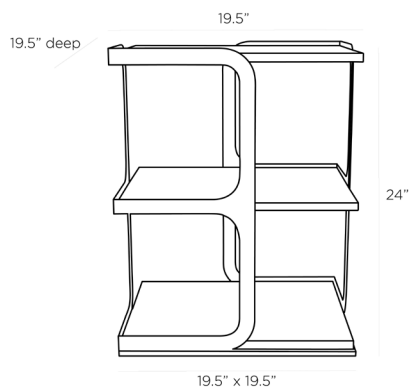

ARTERIOS

SERGIO SIDE TABLE

6975

H: 24 IN, W: 19.5 IN, D: 19.5 IN
Antique Brass

A striking mix of black leathered marble and antique-brass iron form the architectural and stylized Sergio side table. The luxe accent features three tiers that seemingly float inside a reflective contour frame. Finishes will vary.

APPEARANCE

Material	Iron, Marble
Material Type	Leathered
Finish	Antique Brass, Black
Finish Will Vary	true
Top Coat/Sealant	true

DIMENSIONS

Foot Print	W: 19.5 IN, D: 19.5 IN
Shelf	H: 0.5 IN, W: 19 IN, D: 19 IN
Clearance	10.5"
Diagonal Dimension	31 IN

SHIPPING

Shipping Requirements	TruckShip
Product Weight	90.5 LBS
Gross Weight 1	130 LBS
Shipping Box 1	H: 27 IN, L: 28 IN, W: 40 IN

ADDITIONAL INFO

Leg Or Foot Application	None
-------------------------	------