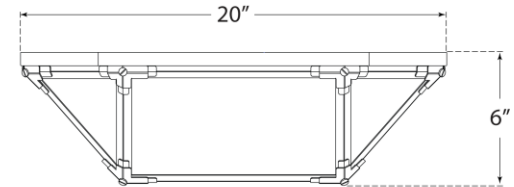

TEAR SHEET

Morris Large Flush Mount

Item # SK 4009PN-WG

Designer: Suzanne Kasler

Height: 6"

Width: 20"

Canopy: 20" Square

Finishes: AZ, GI, PN

Glass Options: FG, WG

Socket: 4 - E26 Keyless

Wattage: 4 - 9 LED A19

Weight: 16 Pounds

Bottom View