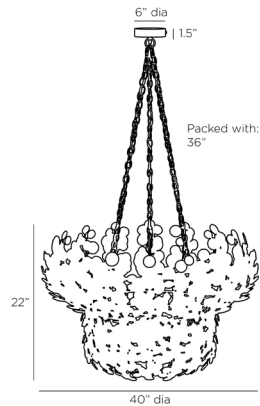

ARTERIORES

BILAL CHANDELIER

DMS14
H: 31 IN, Dia: 40.00 IN
Eucalyptus Coconut Shell
Contract Suitable As Is

The lush allure of tropical foliage informs the two-tiered Bilal. Suspended from antique brass iron finished chain, discs of sustainable coconut shells are strung together to reveal a vision of illumination. Finished in a rich eucalyptus hue inspired by succulent plants. Finish will vary.

APPEARANCE

Material	Coconut, Iron
Material Type	Shell
Finish	Antique Brass
Finish Will Vary	true
Top Coat/Sealant	false

DIMENSIONS

Chandelier	H: 22 IN, Dia: 40.00 IN
Minimum Hanging Height	31 IN
Maximum Hanging Height	67 IN
Canopy	H: 1.5 IN, Dia: 6.00 IN

WIRING

Rating	Indoor Only
Suggested Bulb Type	B10
Cord	10 FT, Clear/Silver, SVT
Socket	8, Type B - E12
Photographed Bulb	Clear Straight Tip Candelabra Bulb
Maximum Watt	40
Voltage	110-120 V

CERTIFICATIONS