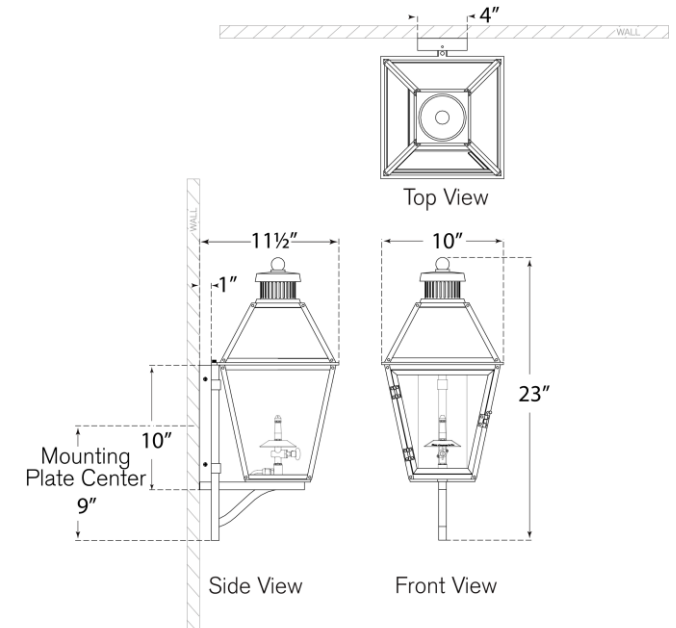

TEAR SHEET

Stratford Small Bracketed Gas Wall Lantern

Item # CHO 2455SC-CG

Designer: Chapman & Myers

Height: 23"

Width: 10"

Extension: 11.5"

Backplate: 4" x 10" Rectangle

Gas light fixture supplied with 3/16" copper gas line and 3/16" x 1/4" gas line adaptor