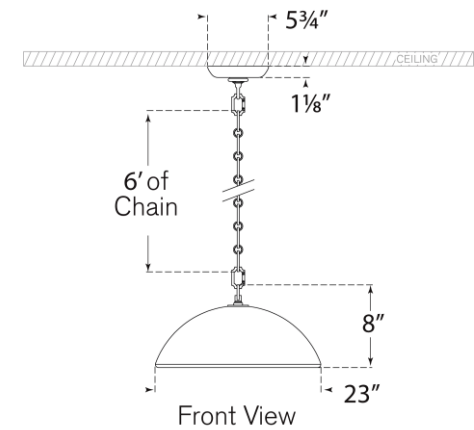

TEAR SHEET

Elliot Large Pendant

Item # SK 5353PGY

Designer: Suzanne Kasler

Height: 8"

Width: 16"

Canopy: 5.75" Round

Finishes: PGY

Socket: E26 Keyless

Wattage: 6.5 LED G40

Weight: 21 Pounds

Bottom View